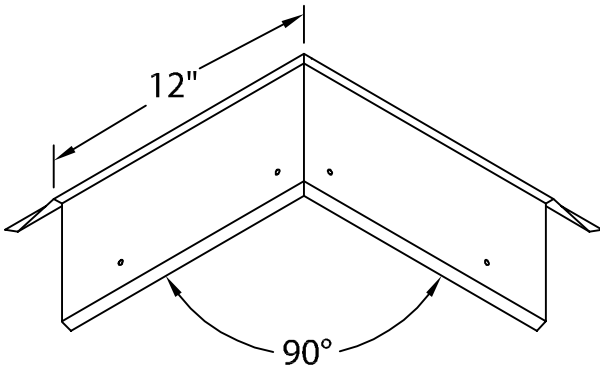

SECUREDGE SYSTEM 200 FASCIA

CRIMP-ON VERSION

MITER OVERVIEW

INSIDE MITER

ROOF SIDE

WATERDAM

ROOF SIDE

SNAP-ON COVER