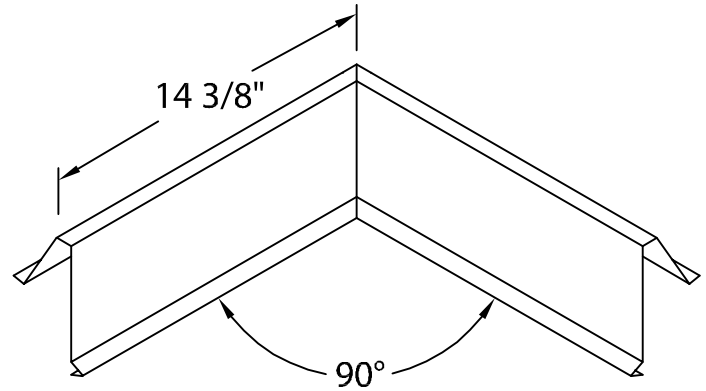

SECUREDGE SYSTEM 200 FASCIA

CRIMP-ON VERSION

MITER OVERVIEW

INSIDE MITER

ROOF SIDE

WATERDAM

ROOF SIDE

SNAP-ON COVER