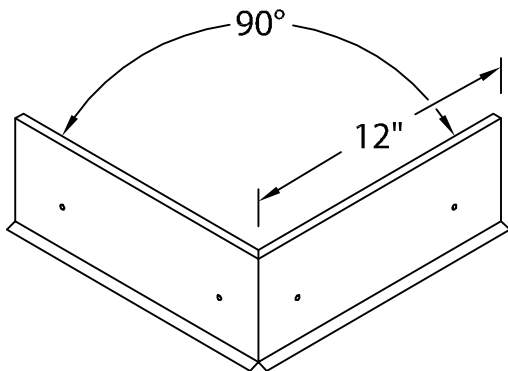

OUTSIDE MITER

ROOF SIDE