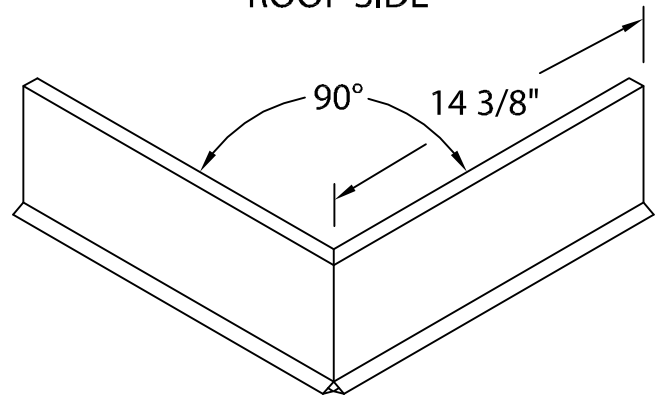

WATERDAM

ROOF SIDE