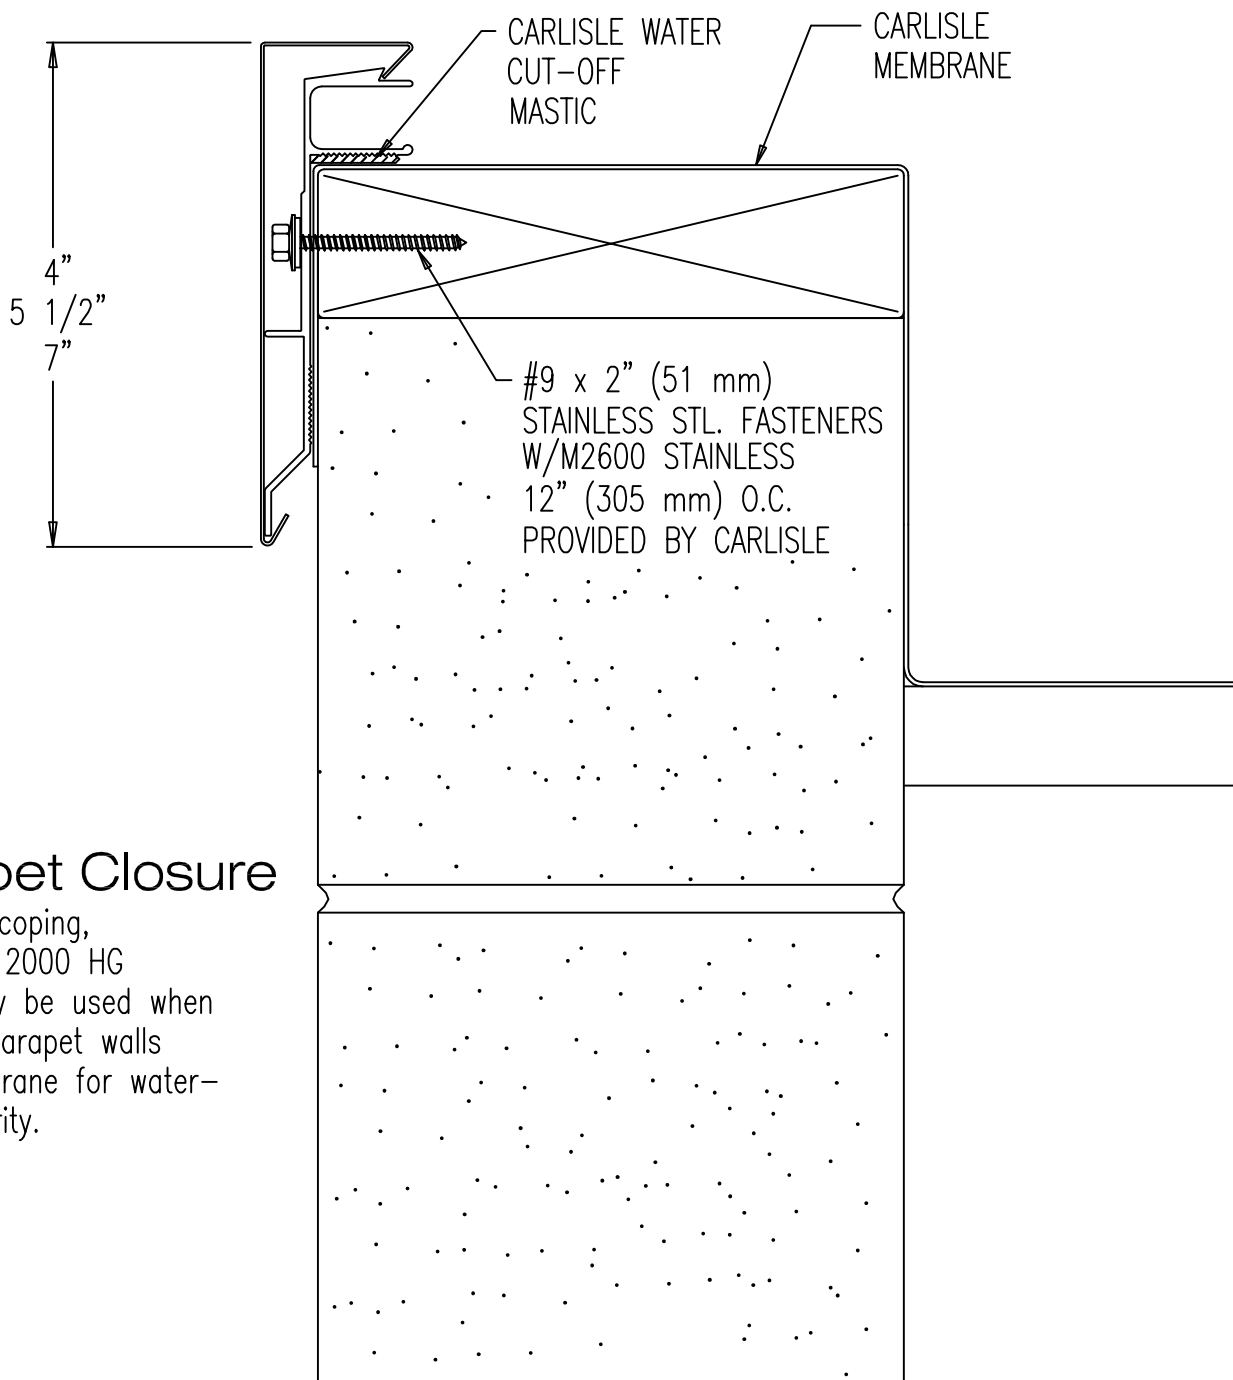

SECUREDGE 2000 HG FASCIA

ALTERNATE PARAPET DETAIL

FOR .050" & .063" ALUM. COVERS & FULLY ADHERED OR MECHANICALLY ATTACHED SINGLE-PLY ROOF SYSTEMS

Parapet Closure

In lieu of coping, Securedge 2000 HG Fascia may be used when wrapping parapet walls with membrane for water-tight integrity.