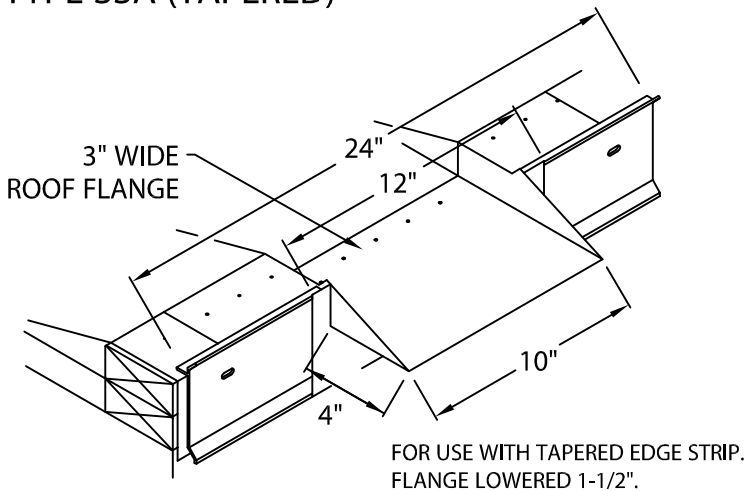

PRESTO-TITE FASCIA SCUPPERS

BUILT-UP OR MODIFIED VERSION

SCUPPERS - FACTORY WELDED CONSTRUCTION

**DOWNSPOUT SCUPPER
TYPE DSA (TAPERED)**

FOR USE WITH TAPERED EDGE STRIP.
FLANGE LOWERED 1-1/2\".

NOTE: SPECIFY TUBE SIZE

**DOWNSPOUT SCUPPER
TYPE DSB (FLAT)**

FOR USE WITHOUT TAPERED EDGE STRIP.
FLANGE FLUSH MOUNTED WITH ROOF.

NOTE: SPECIFY TUBE SIZE

**SPILLOUT SCUPPER
TYPE SSA (TAPERED)**

FOR USE WITH TAPERED EDGE STRIP.
FLANGE LOWERED 1-1/2\".

**SPILLOUT SCUPPER
TYPE SSB (FLAT)**

FOR USE WITHOUT TAPERED EDGE STRIP.
FLANGE FLUSH MOUNTED WITH ROOF.

**OVERFLOW SCUPPER
TYPE OSA (TAPERED)**

FOR USE WITH TAPERED EDGE STRIP.
FLANGE LOWERED 1-1/2\".

**OVERFLOW SCUPPER
TYPE OSB (FLAT)**

FOR USE WITHOUT TAPERED EDGE STRIP.
FLANGE FLUSH MOUNTED WITH ROOF.