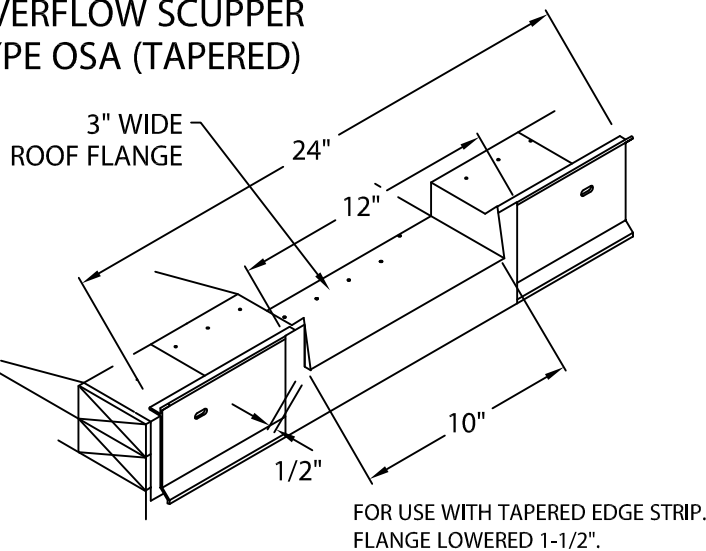

PRESTO-TITE FASCIA SCUPPERS

BUILT-UP OR MODIFIED VERSION

SCUPPERS - FACTORY WELDED CONSTRUCTION

**DOWNSPOUT SCUPPER
TYPE DSA (TAPERED)**

FOR USE WITH TAPERED EDGE STRIP.
FLANGE LOWERED 1-1/2\".

NOTE: SPECIFY TUBE SIZE

**DOWNSPOUT SCUPPER
TYPE DSB (FLAT)**

FOR USE WITHOUT TAPERED EDGE STRIP.
FLANGE FLUSH MOUNTED WITH ROOF.

NOTE: SPECIFY TUBE SIZE

**SPILLOUT SCUPPER
TYPE SSA (TAPERED)**

FOR USE WITH TAPERED EDGE STRIP.
FLANGE LOWERED 1-1/2\".

**SPILLOUT SCUPPER
TYPE SSB (FLAT)**

FOR USE WITHOUT TAPERED EDGE STRIP.
FLANGE FLUSH MOUNTED WITH ROOF.

**OVERFLOW SCUPPER
TYPE OSA (TAPERED)**

FOR USE WITH TAPERED EDGE STRIP.
FLANGE LOWERED 1-1/2\".

**OVERFLOW SCUPPER
TYPE OSB (FLAT)**

FOR USE WITHOUT TAPERED EDGE STRIP.
FLANGE FLUSH MOUNTED WITH ROOF.