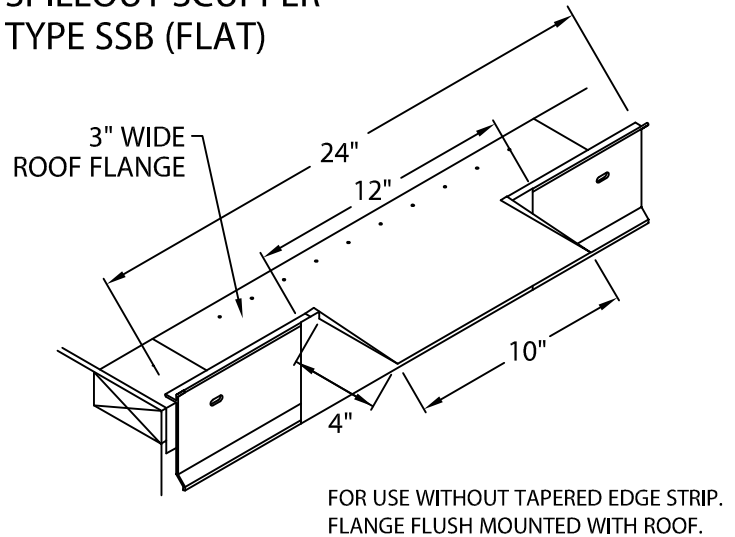

**DOWNSPOUT SCUPPER
TYPE DSB (FLAT)**

FOR USE WITHOUT TAPERED EDGE STRIP.
FLANGE FLUSH MOUNTED WITH ROOF.

NOTE: SPECIFY TUBE SIZE

**SPILLOUT SCUPPER
TYPE SSA (TAPERED)**

FOR USE WITH TAPERED EDGE STRIP.
FLANGE LOWERED 1-1/2\".

**SPILLOUT SCUPPER
TYPE SSB (FLAT)**

FOR USE WITHOUT TAPERED EDGE STRIP.
FLANGE FLUSH MOUNTED WITH ROOF.

**OVERFLOW SCUPPER
TYPE OSA (TAPERED)**

FOR USE WITH TAPERED EDGE STRIP.
FLANGE LOWERED 1-1/2\".

**OVERFLOW SCUPPER
TYPE OSB (FLAT)**

FOR USE WITHOUT TAPERED EDGE STRIP.
FLANGE FLUSH MOUNTED WITH ROOF.