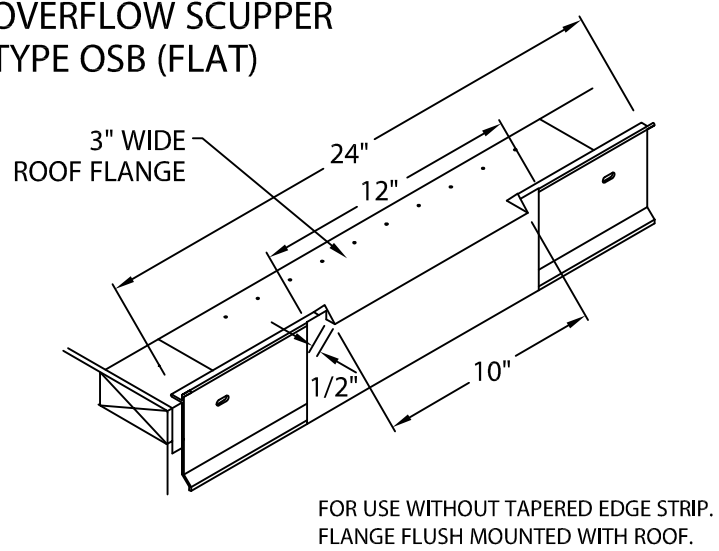

**DOWNSPOUT SCUPPER
TYPE DSB (FLAT)**

FOR USE WITHOUT TAPERED EDGE STRIP.
FLANGE FLUSH MOUNTED WITH ROOF.

NOTE: SPECIFY TUBE SIZE

**SPILLOUT SCUPPER
TYPE SSA (TAPERED)**

FOR USE WITH TAPERED EDGE STRIP.
FLANGE LOWERED 1-1/2\".

**SPILLOUT SCUPPER
TYPE SSB (FLAT)**

FOR USE WITHOUT TAPERED EDGE STRIP.
FLANGE FLUSH MOUNTED WITH ROOF.

**OVERFLOW SCUPPER
TYPE OSA (TAPERED)**

FOR USE WITH TAPERED EDGE STRIP.
FLANGE LOWERED 1-1/2\".

**OVERFLOW SCUPPER
TYPE OSB (FLAT)**

FOR USE WITHOUT TAPERED EDGE STRIP.
FLANGE FLUSH MOUNTED WITH ROOF.