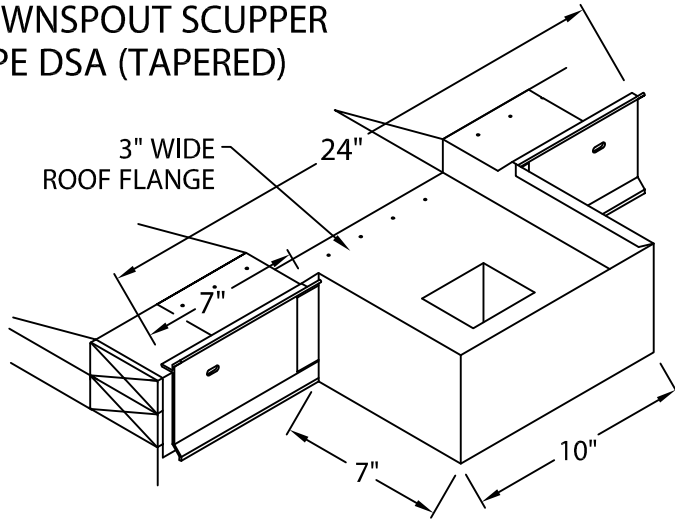

PRESTO-TITE FASCIA SCUPPERS

BUILT-UP OR MODIFIED VERSION

SCUPPERS - FACTORY WELDED CONSTRUCTION

**DOWNSPOUT SCUPPER
TYPE DSA (TAPERED)**

FOR USE WITH TAPERED EDGE STRIP.
FLANGE LOWERED 1-1/2\".

NOTE: SPECIFY TUBE SIZE

**DOWNSPOUT SCUPPER
TYPE DSB (FLAT)**

FOR USE WITHOUT TAPERED EDGE STRIP.
FLANGE FLUSH MOUNTED WITH ROOF.

NOTE: SPECIFY TUBE SIZE

**SPILLOUT SCUPPER
TYPE SSA (TAPERED)**

FOR USE WITH TAPERED EDGE STRIP.
FLANGE LOWERED 1-1/2\".

**SPILLOUT SCUPPER
TYPE SSB (FLAT)**

FOR USE WITHOUT TAPERED EDGE STRIP.
FLANGE FLUSH MOUNTED WITH ROOF.

**OVERFLOW SCUPPER
TYPE OSA (TAPERED)**

FOR USE WITH TAPERED EDGE STRIP.
FLANGE LOWERED 1-1/2\".

**OVERFLOW SCUPPER
TYPE OSB (FLAT)**

FOR USE WITHOUT TAPERED EDGE STRIP.
FLANGE FLUSH MOUNTED WITH ROOF.