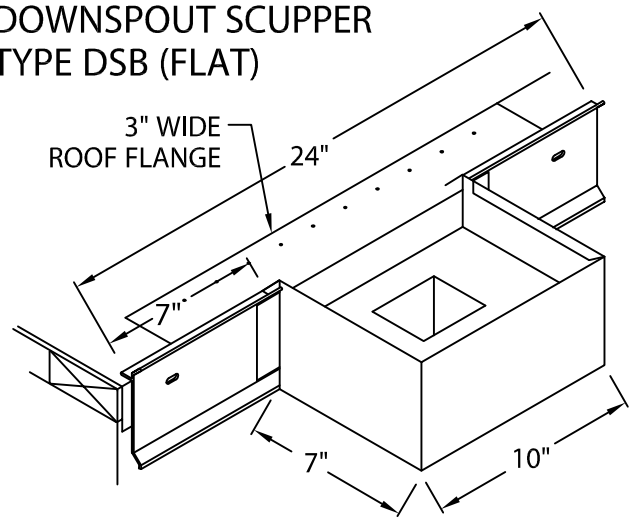

PRESTO-TITE FASCIA SCUPPERS

BUILT-UP OR MODIFIED VERSION

SCUPPERS - FACTORY WELDED CONSTRUCTION

**DOWNSPOUT SCUPPER
TYPE DSA (TAPERED)**

FOR USE WITH TAPERED EDGE STRIP.
FLANGE LOWERED 1-1/2\".

NOTE: SPECIFY TUBE SIZE

**DOWNSPOUT SCUPPER
TYPE DSB (FLAT)**

FOR USE WITHOUT TAPERED EDGE STRIP.
FLANGE FLUSH MOUNTED WITH ROOF.

NOTE: SPECIFY TUBE SIZE

**SPILLOUT SCUPPER
TYPE SSA (TAPERED)**

FOR USE WITH TAPERED EDGE STRIP.
FLANGE LOWERED 1-1/2\".

**SPILLOUT SCUPPER
TYPE SSB (FLAT)**

FOR USE WITHOUT TAPERED EDGE STRIP.
FLANGE FLUSH MOUNTED WITH ROOF.

**OVERFLOW SCUPPER
TYPE OSA (TAPERED)**

FOR USE WITH TAPERED EDGE STRIP.
FLANGE LOWERED 1-1/2\".

**OVERFLOW SCUPPER
TYPE OSB (FLAT)**

FOR USE WITHOUT TAPERED EDGE STRIP.
FLANGE FLUSH MOUNTED WITH ROOF.