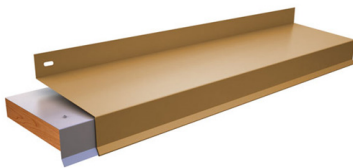

1 Piece Reglet Counter Flashing

Brick/Wall Cap

Extruded Termination Bar