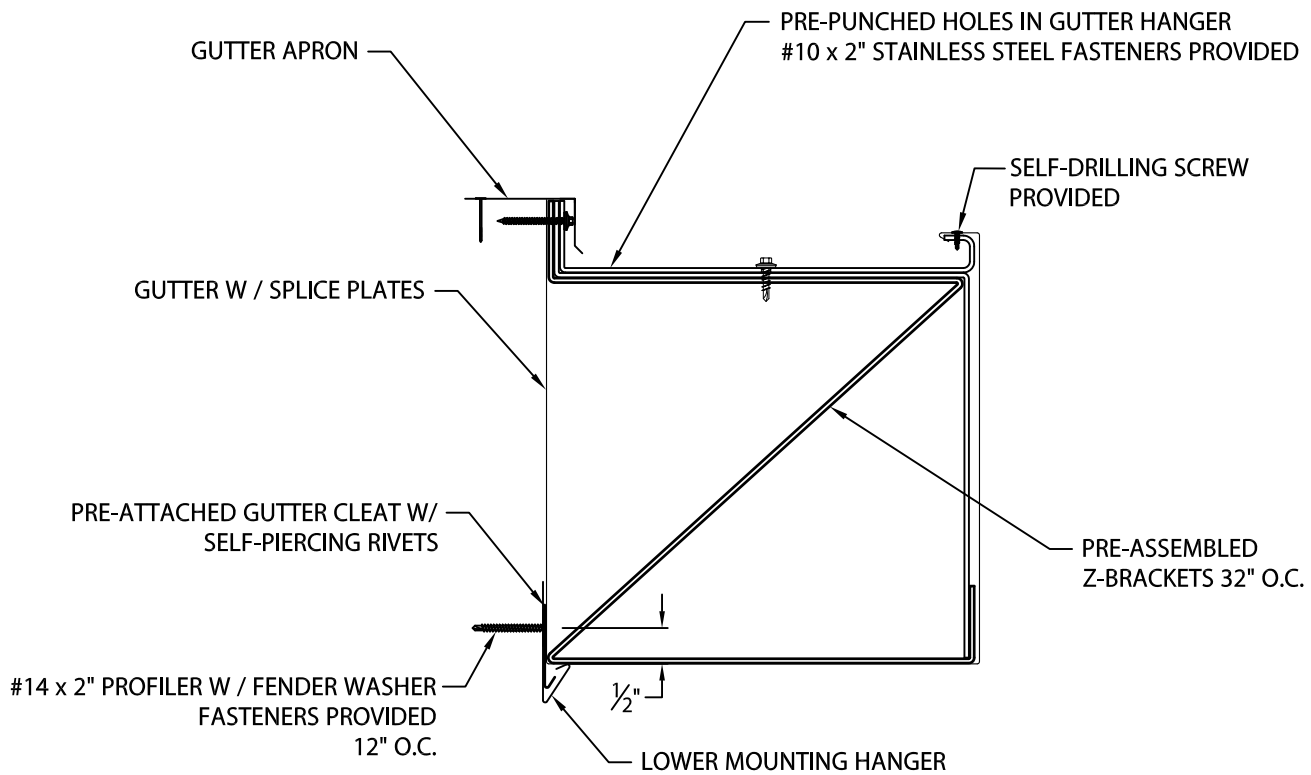

# SEAL-TITE XL GUTTER

BOX VERSION WITH GUTTER APRON

FRONT FACE  
HEIGHT MUST  
MATCH BOTTOM  
WIDTH

\* DIMENSION MUST BE A  
MINIMUM 1" LESS THAN  
BACKER HEIGHT