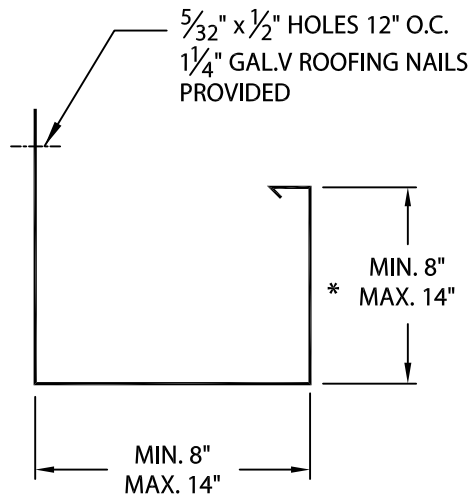

# SEAL-TITE XL GUTTER

BOX VERSION WITH GUTTER APRON

FRONT FACE  
HEIGHT MUST  
MATCH BOTTOM  
WIDTH

\* DIMENSION MUST BE A  
MINIMUM 1" LESS THAN  
BACKER HEIGHT