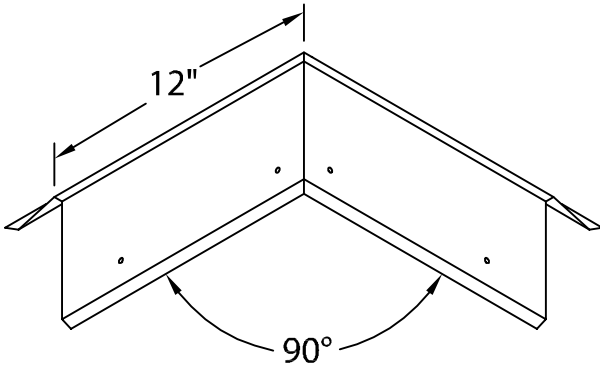

FIBERTITE 200 FASCIA

CRIMP-ON VERSION

MITER OVERVIEW

INSIDE MITER

ROOF SIDE