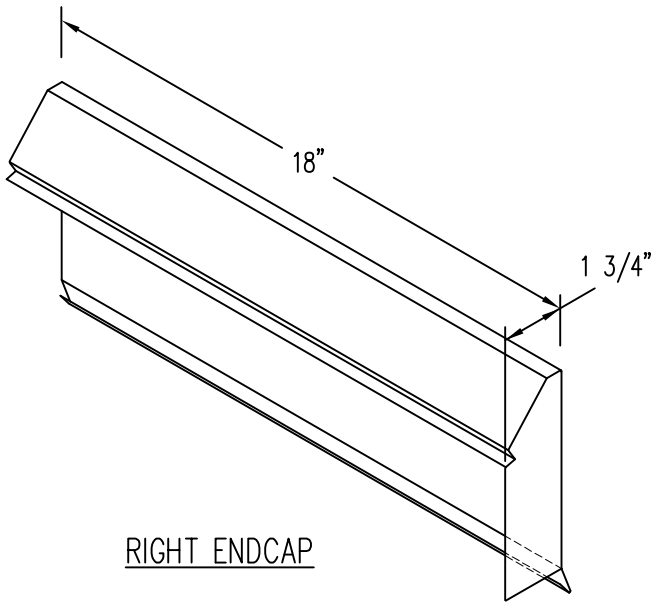

FIBERTITE 200 FASCIA

SNAP-ON VERSION

TYPICAL FASCIA ENDCAPS AND ENDWALL FLASHING

ENDWALL FLASHING

LEFT ENDWALL

RIGHT ENDWALL

MATERIAL: .050 MILL FINISH

DIRECTION IS DETERMINED AS SEEN FROM ROOF SIDE

FASCIA ENDCAPS

LEFT ENDCAP

RIGHT ENDCAP

FASCIA COVER
INCLUDES SPLICE
PLATES

MATERIAL: SAME AS FASCIA COVER

DIRECTION IS DETERMINED AS SEEN FROM ROOF SIDE

Phone: 800-927-8578
ext. 1235
fax: 330-263-6950

DATE: 09/15/10
DRN BY: JJC
CKD BY: SAK