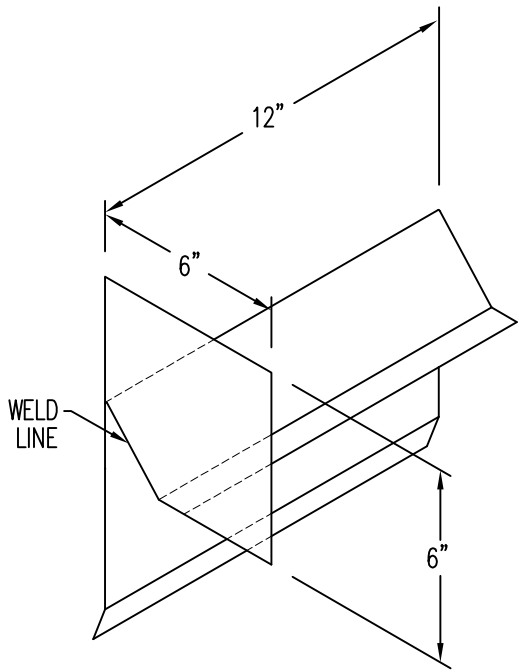

FIBERTITE 200 FASCIA

SNAP-ON VERSION

TYPICAL FASCIA ENDCAPS AND ENDWALL FLASHING

ENDWALL FLASHING

LEFT ENDWALL

RIGHT ENDWALL

MATERIAL: .050 MILL FINISH

DIRECTION IS DETERMINED AS SEEN FROM ROOF SIDE

FASCIA ENDCAPS

LEFT ENDCAP

RIGHT ENDCAP

FASCIA COVER
INCLUDES SPLICE
PLATES

MATERIAL: SAME AS FASCIA COVER

DIRECTION IS DETERMINED AS SEEN FROM ROOF SIDE

Phone: 800-927-8578
ext. 1235
fax: 330-263-6950

DATE: 09/15/10
DRN BY: JJC
CKD BY: SAK