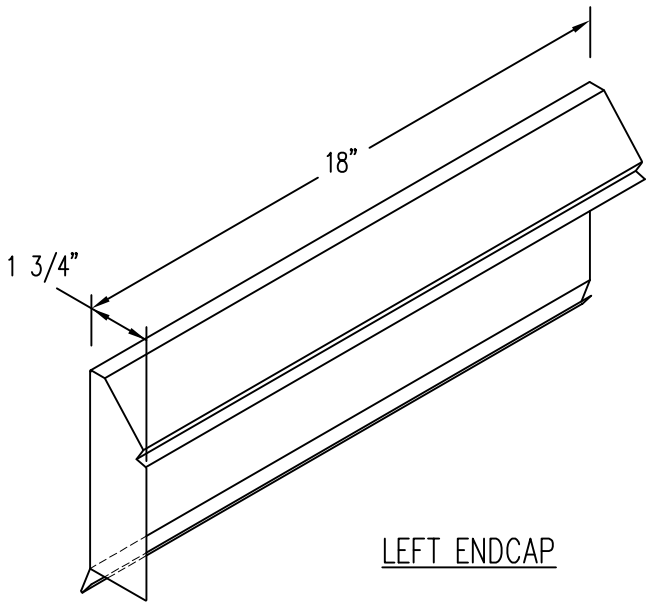

FIBERTITE 200 FASCIA

SNAP-ON VERSION

TYPICAL FASCIA ENDCAPS AND ENDWALL FLASHING

ENDWALL FLASHING

LEFT ENDWALL

RIGHT ENDWALL

MATERIAL: .050 MILL FINISH

DIRECTION IS DETERMINED AS SEEN FROM ROOF SIDE

FASCIA ENDCAPS

LEFT ENDCAP

RIGHT ENDCAP

FASCIA COVER
INCLUDES SPLICE
PLATES

MATERIAL: SAME AS FASCIA COVER

DIRECTION IS DETERMINED AS SEEN FROM ROOF SIDE

Phone: 800-927-8578
ext. 1235
fax: 330-263-6950

DATE: 09/15/10
DRN BY: JJC
CKD BY: SAK