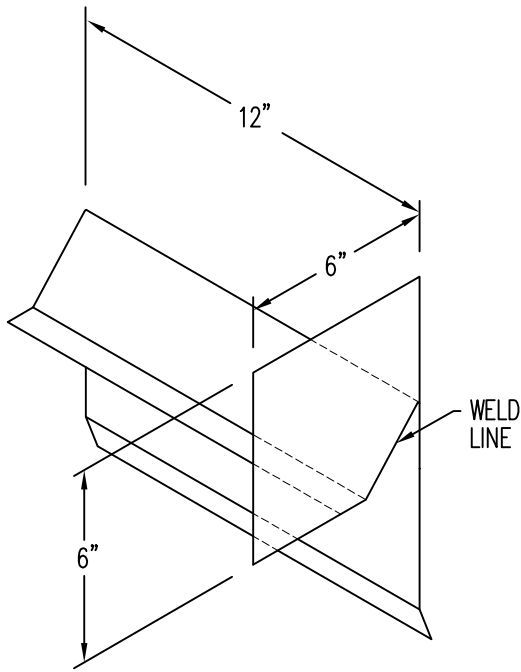

FIBERTITE 200 FASCIA

SNAP-ON VERSION

TYPICAL FASCIA ENDCAPS AND ENDWALL FLASHING

ENDWALL FLASHING

LEFT ENDWALL

RIGHT ENDWALL

MATERIAL: .050 MILL FINISH

DIRECTION IS DETERMINED AS SEEN FROM ROOF SIDE

FASCIA ENDCAPS

LEFT ENDCAP

RIGHT ENDCAP

FASCIA COVER
INCLUDES SPLICE
PLATES

MATERIAL: SAME AS FASCIA COVER

DIRECTION IS DETERMINED AS SEEN FROM ROOF SIDE

Phone: 800-927-8578
ext. 1235
fax: 330-263-6950

DATE: 09/15/10
DRN BY: JJC
CKD BY: SAK