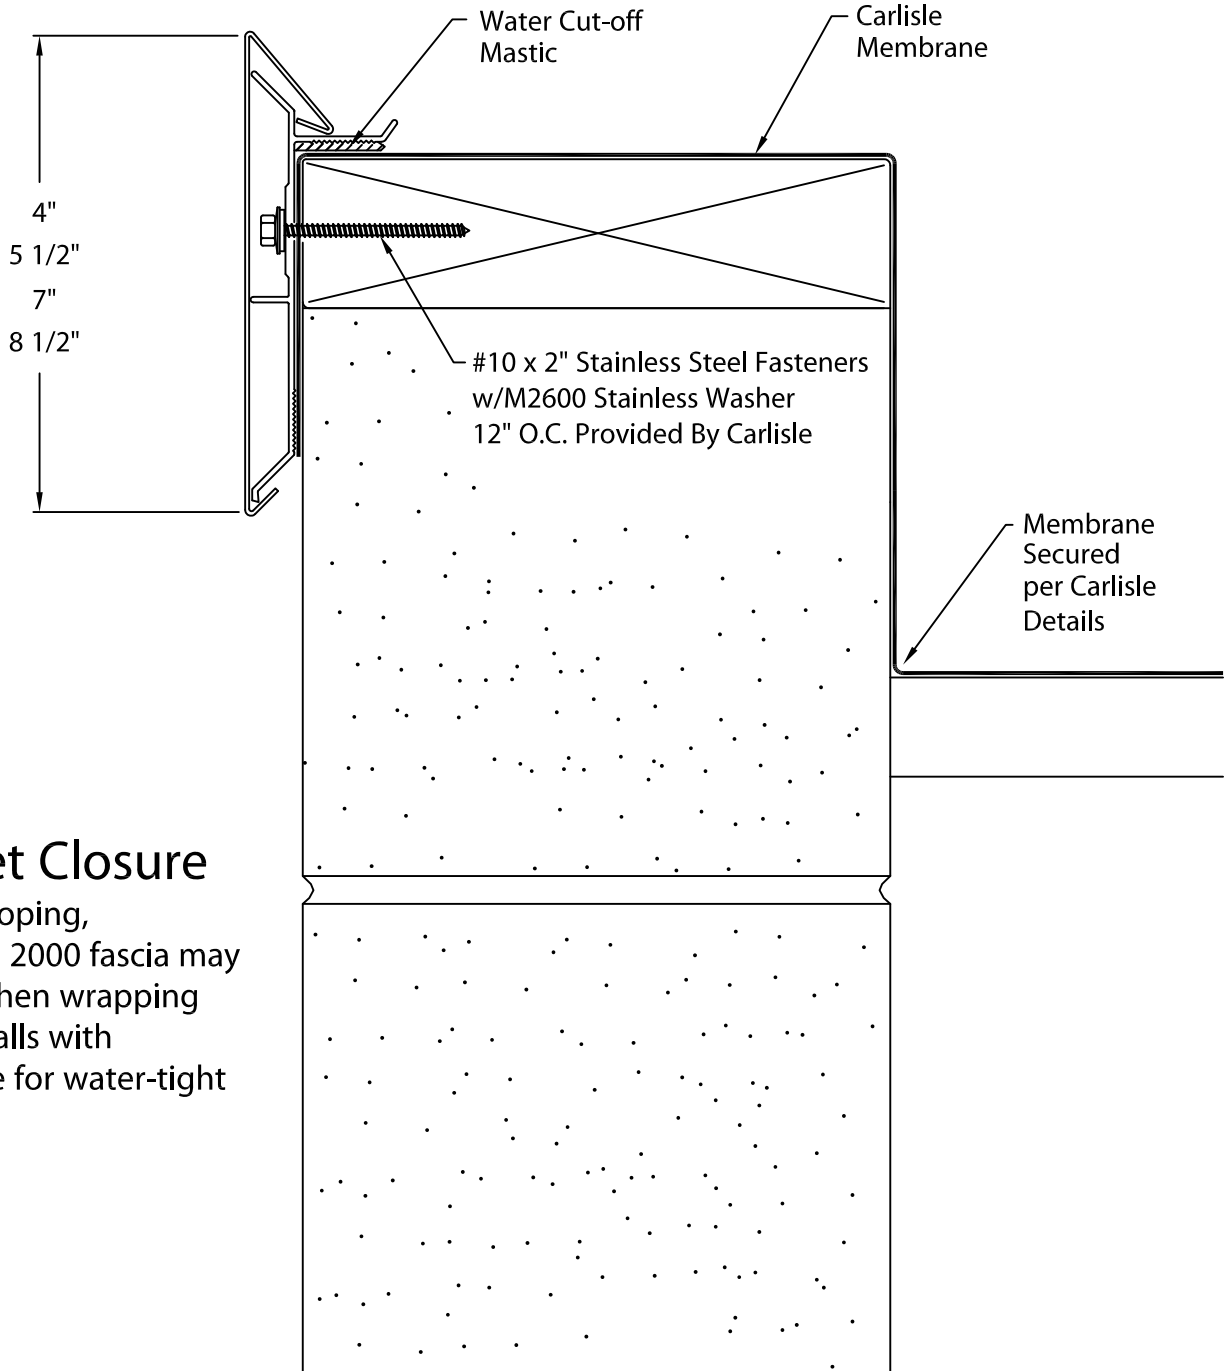

SECUREDGE 2000 FASCIA

ALTERNATE PARAPET DETAIL

Parapet Closure

In lieu of coping, SecurEdge 2000 fascia may be used when wrapping parapet walls with membrane for water-tight integrity.

Customer Service
866-458-3537
(Metal-Era)