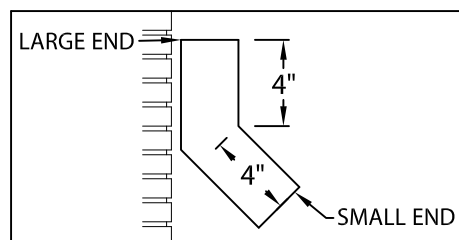

INDUSTRIAL DOWNSPOUT

OPEN DOWNSPOUT, STYLE 1 DOWNSPOUT STRAP VERSION

INSTALLATION INSTRUCTIONS

DETERMINE OUTLET LOCATIONS AND FIELD CUT HOLE IN A NEAT WORKMANLIKE MANNER. INSERT ALUMINUM KYNAR OUTLET, FASTEN WITH TWO RIVETS IN EACH FLANGE AND SEAL, WITH NON-CURING SEALANT

STYLE 1 DOWNSPOUT STRAP
2" WIDE
TYPICAL 3 PER 12'-0" LENGTH
OF DOWNSPOUT MOUNTED
IN REAR OF DOWNSPOUT

STYLE A DOWNSPOUT

DOWNSPOUT SECTION

STYLE B DOWNSPOUT

Phone: 800-588-2162
Fax: 800-373-9156
www.metalera.com/genflex