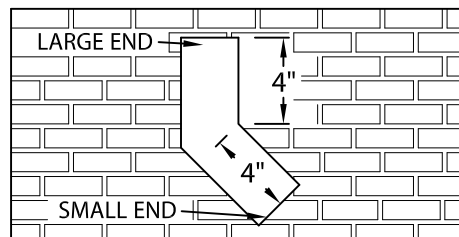

INDUSTRIAL DOWNSPOUT

OPEN DOWNSPOUT, STYLE 1 DOWNSPOUT STRAP VERSION

INSTALLATION INSTRUCTIONS

DETERMINE OUTLET LOCATIONS AND FIELD CUT HOLE IN A NEAT WORKMANLIKE MANNER. INSERT ALUMINUM KYNAR OUTLET, FASTEN WITH TWO RIVETS IN EACH FLANGE AND SEAL, WITH NON-CURING SEALANT

STYLE 1 DOWNSPOUT STRAP
2" WIDE
TYPICAL 3 PER 12'-0" LENGTH
OF DOWNSPOUT MOUNTED
IN REAR OF DOWNSPOUT

STYLE A DOWNSPOUT

DOWNSPOUT SECTION

STYLE B DOWNSPOUT

Phone: 800-588-2162
Fax: 800-373-9156
www.metalera.com/genflex