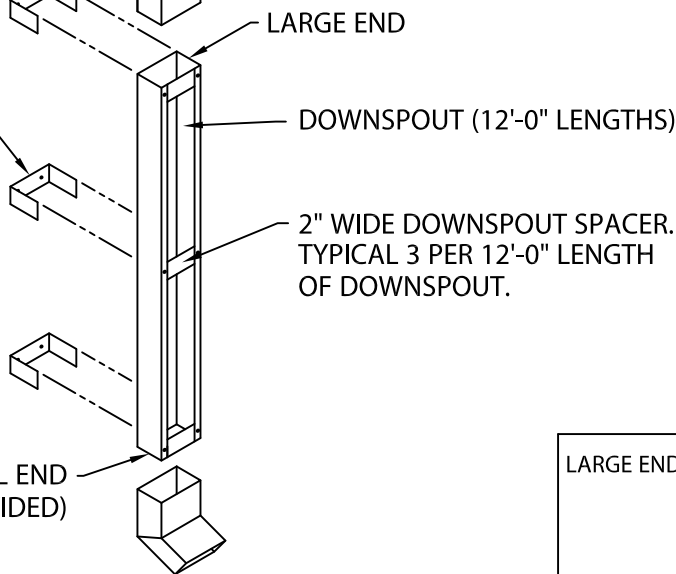

INDUSTRIAL DOWNSPOUT

OPEN DOWNSPOUT, STYLE 1 DOWNSPOUT STRAP VERSION

INSTALLATION INSTRUCTIONS

DETERMINE OUTLET LOCATIONS AND FIELD CUT HOLE IN A NEAT WORKMANLIKE MANNER. INSERT ALUMINUM KYNAR OUTLET, FASTEN WITH TWO RIVETS IN EACH FLANGE AND SEAL, WITH NON-CURING SEALANT

STYLE 1 DOWNSPOUT STRAP
2" WIDE
TYPICAL 3 PER 12'-0" LENGTH
OF DOWNSPOUT MOUNTED
IN REAR OF DOWNSPOUT

STYLE A DOWNSPOUT

DOWNSPOUT SECTION

STYLE B DOWNSPOUT

Phone: 800-588-2162
Fax: 800-373-9156
www.metalera.com/genflex