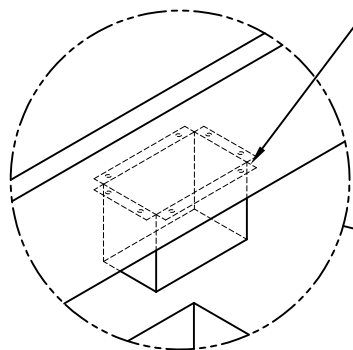

INDUSTRIAL DOWNSPOUT

OPEN DOWNSPOUT, STYLE 1 DOWNSPOUT STRAP VERSION

INSTALLATION INSTRUCTIONS

DETERMINE OUTLET LOCATIONS AND FIELD CUT HOLE IN A NEAT WORKMANLIKE MANNER. INSERT ALUMINUM KYNAR OUTLET, FASTEN WITH TWO RIVETS IN EACH FLANGE AND SEAL, WITH NON-CURING SEALANT

STYLE 1 DOWNSPOUT STRAP
2" WIDE
TYPICAL 3 PER 12'-0" LENGTH
OF DOWNSPOUT MOUNTED
IN REAR OF DOWNSPOUT

STYLE A DOWNSPOUT

DOWNSPOUT SECTION

STYLE B DOWNSPOUT

Phone: 800-588-2162
Fax: 800-373-9156
www.metalera.com/genflex