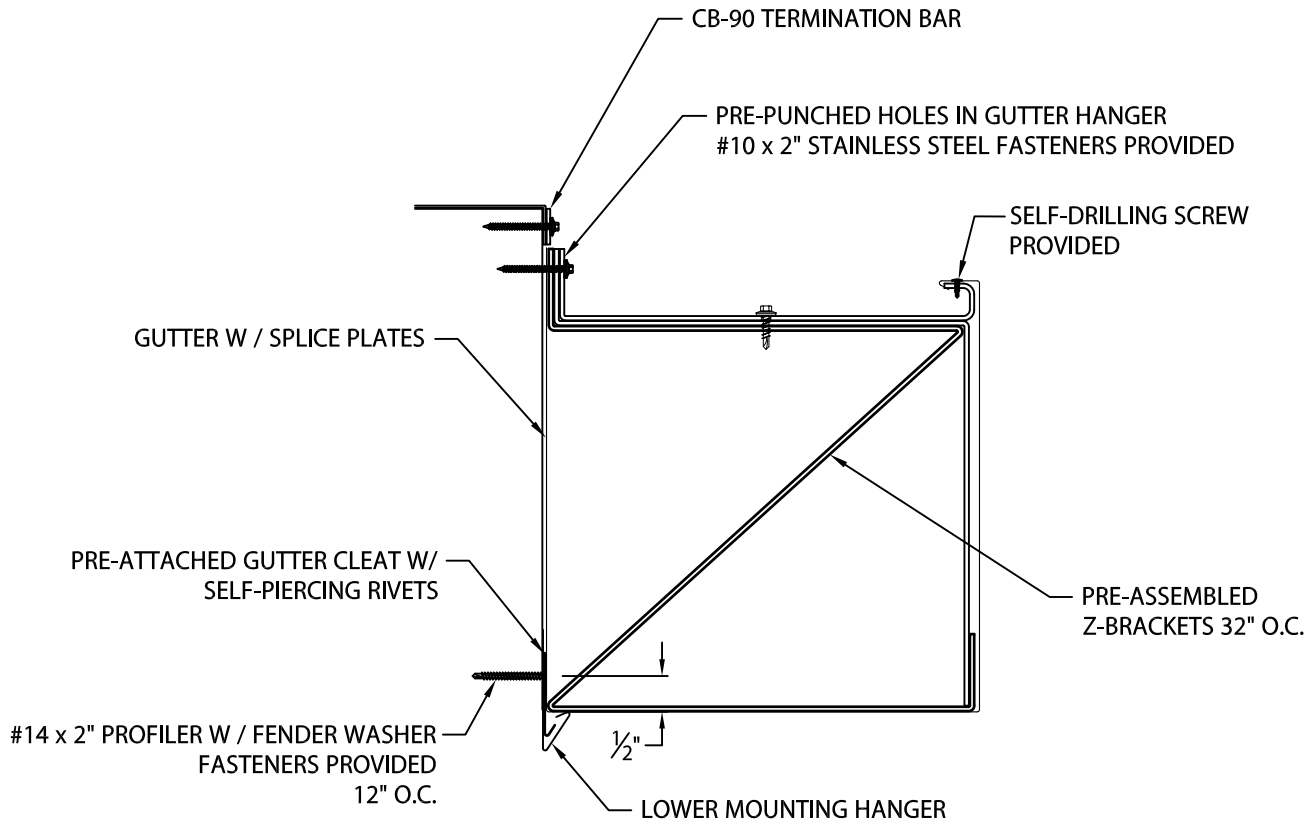

# SEAL-TITE XL GUTTER

## BOX VERSION WITH CB-90 TERMINATION BAR

**FRONT FACE  
HEIGHT MUST  
MATCH BOTTOM  
WIDTH**

**\* DIMENSION MUST BE A  
MINIMUM 1" LESS THAN  
BACKER HEIGHT**