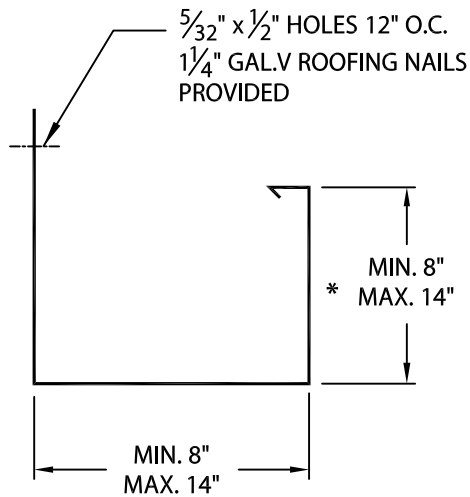

## BOX VERSION WITH CB-90 TERMINATION BAR

**FRONT FACE  
HEIGHT MUST  
MATCH BOTTOM  
WIDTH**

**\* DIMENSION MUST BE A  
MINIMUM 1" LESS THAN  
BACKER HEIGHT**