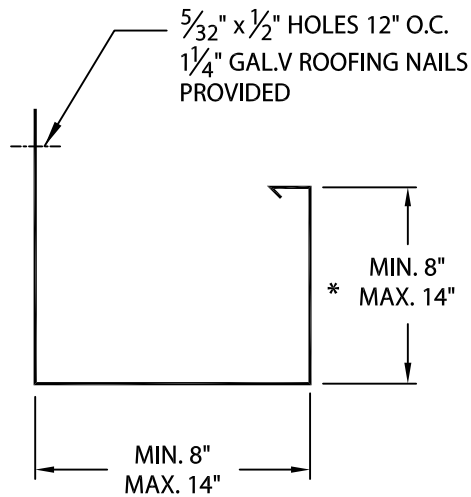

SEAL-TITE XL GUTTER

BOX VERSION WITH GUTTER APRON

FRONT FACE
HEIGHT MUST
MATCH BOTTOM
WIDTH

* DIMENSION MUST BE A
MINIMUM 1" LESS THAN
BACKER HEIGHT