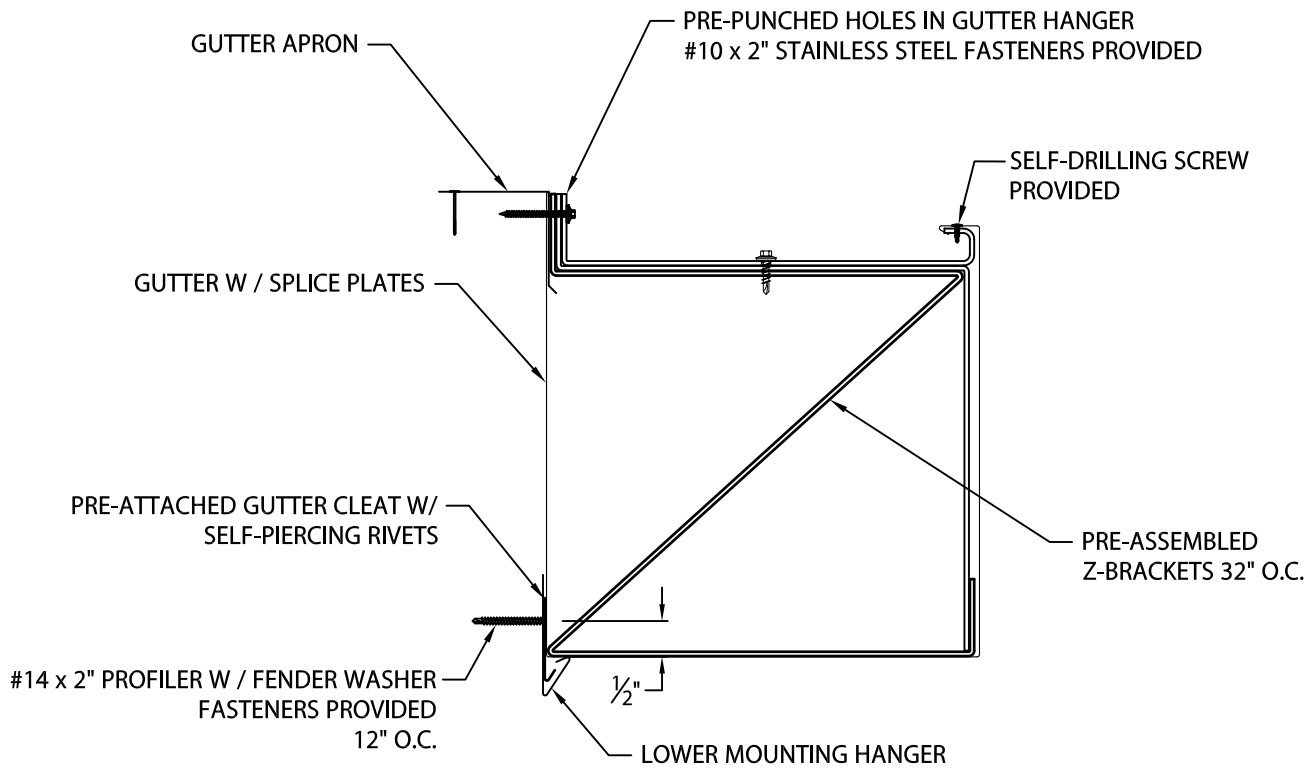

SEAL-TITE XL GUTTER

BOX VERSION WITH GUTTER APRON

FRONT FACE
HEIGHT MUST
MATCH BOTTOM
WIDTH

* DIMENSION MUST BE A
MINIMUM 1" LESS THAN
BACKER HEIGHT