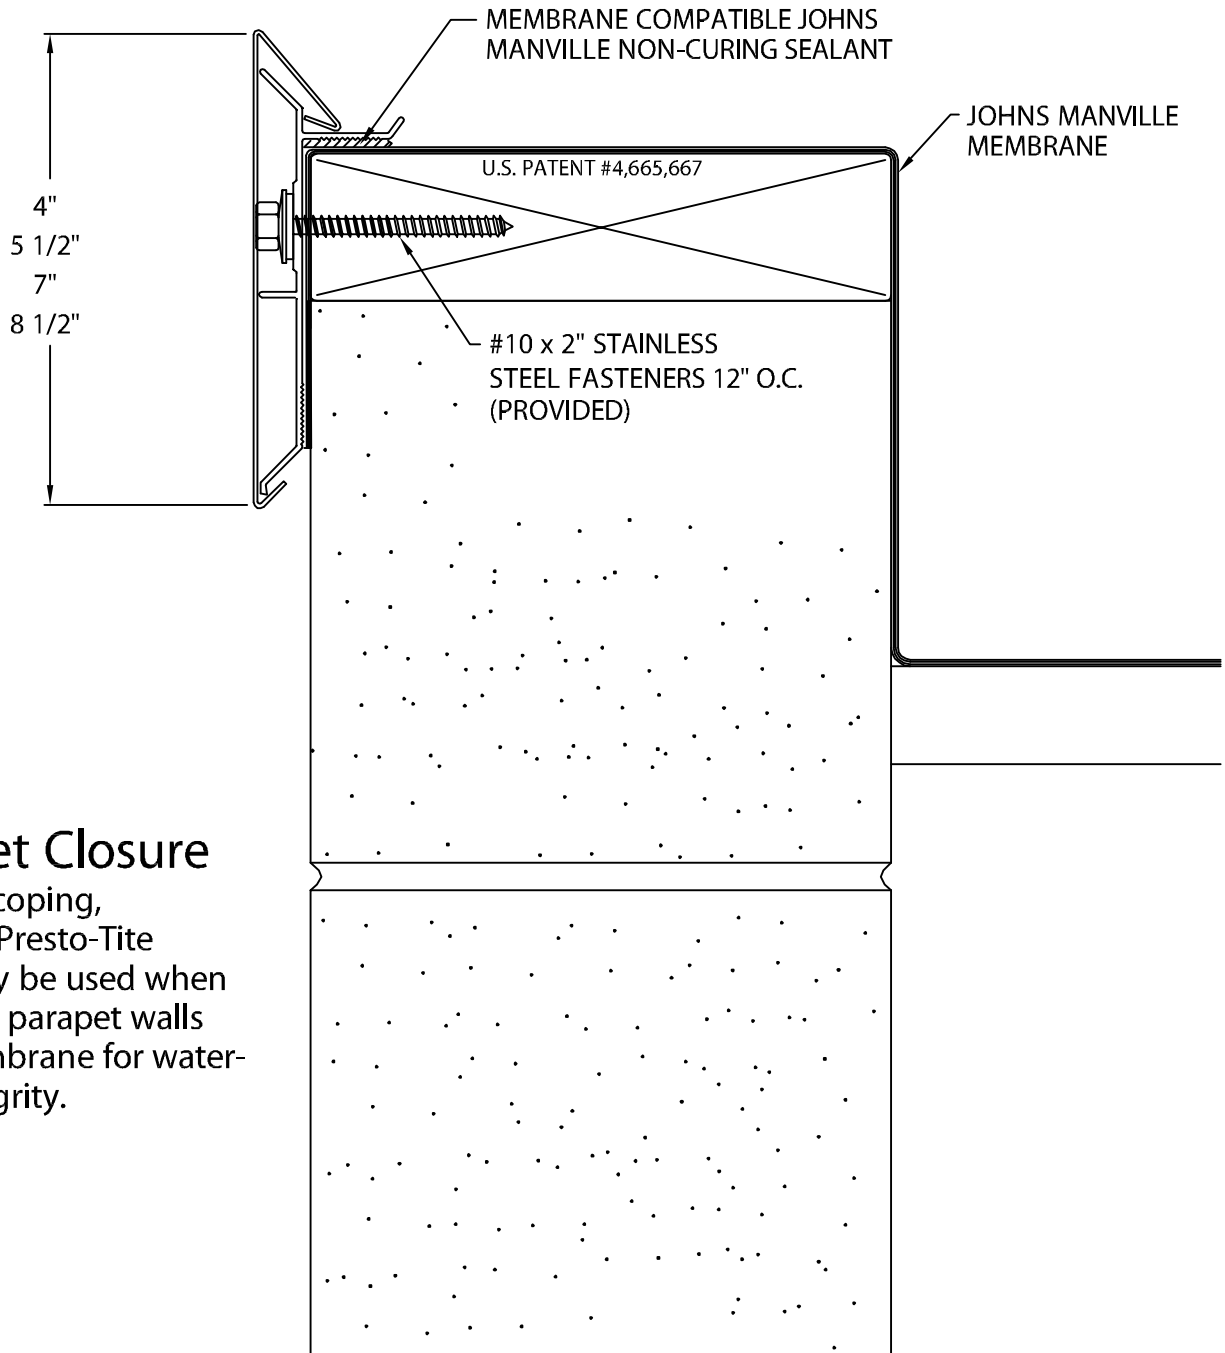

PRESTO-TITE FASCIA

FULLY ADHERED OR MECHANICALLY ATTACHED SINGLE-PLY VERSION

ALTERNATE PARAPET DETAIL

Parapet Closure

In lieu of coping, standard Presto-Tite fascia may be used when wrapping parapet walls with membrane for water-tight integrity.