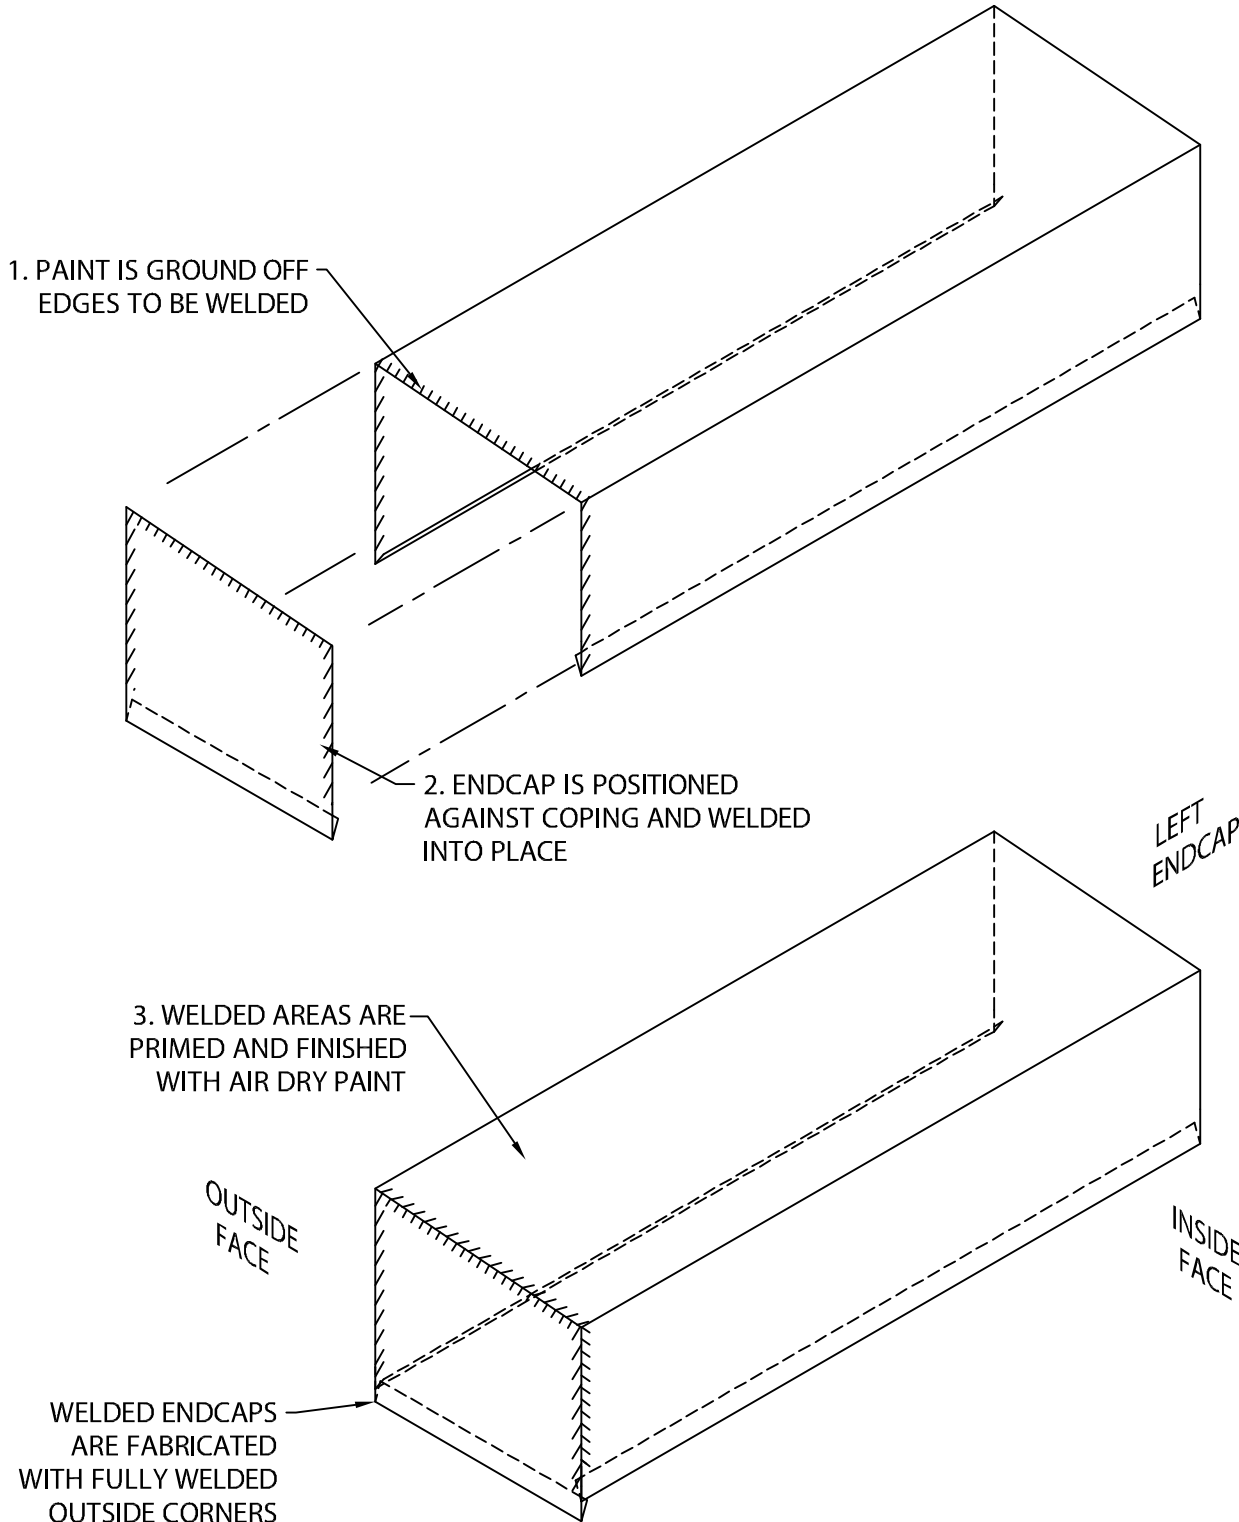

PERMA-TITE GOLD COPING ENDCAPS

WELDED PRE-FINISHED ENDCAP ASSEMBLY

STANDARD ENDCAP LENGTH IS 18"

Phone: 800-558-2162
Fax: 800-373-9156
www.metalera.com

DATE: 03/06/13
DRN BY: JJC
CKD BY: SAK

SHT.# ___ OF ___

DWG# 11511-17400

A