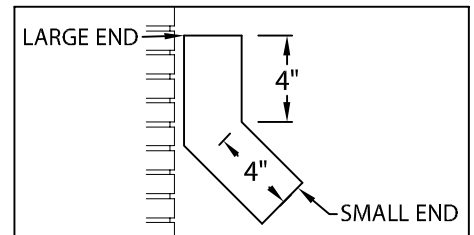

INDUSTRIAL DOWNSPOUT

OPEN DOWNSPOUT, STYLE 2 DOWNSPOUT STRAP VERSION

INSTALLATION INSTRUCTIONS

DETERMINE OUTLET LOCATIONS AND FIELD CUT HOLE IN A NEAT WORKMANLIKE MANNER. INSERT ALUMINUM KYNAR OUTLET, FASTEN WITH TWO RIVETS IN EACH FLANGE AND SEAL, WITH NON-CURING SEALANT

GUTTER (IG-B SHOWN)

OUTLET

LARGE END

STANDARD ELBOW (STYLE A SHOWN)

SMALL END

LARGE END

DOWNSPOUT (12'-0" LENGTHS)

STYLE 2 DOWNSPOUT STRAP
2" WIDE
TYPICAL 3 PER 12'-0" LENGTH
OF DOWNSPOUT MOUNTED
IN FRONT OF DOWNSPOUT

SMALL END
(2" NOTCH PROVIDED)

STYLE A DOWNSPOUT

DOWNSPOUT SECTION

STYLE B DOWNSPOUT

Customer Service
866-458-3537
(Metal-Era)

DATE: 02/05/16
DRN BY: JJC
CKD BY: SAK

SHT.# ___ OF ___
DWG# 15113-21896

B