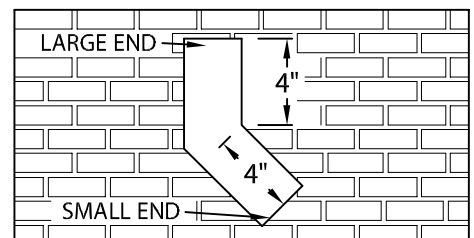

INDUSTRIAL DOWNSPOUT

OPEN DOWNSPOUT, STYLE 2 DOWNSPOUT STRAP VERSION

INSTALLATION INSTRUCTIONS

DETERMINE OUTLET LOCATIONS AND FIELD CUT HOLE IN A NEAT WORKMANLIKE MANNER. INSERT ALUMINUM KYNAR OUTLET, FASTEN WITH TWO RIVETS IN EACH FLANGE AND SEAL, WITH NON-CURING SEALANT

GUTTER (IG-B SHOWN)

OUTLET

LARGE END

STANDARD ELBOW (STYLE A SHOWN)

SMALL END

LARGE END

DOWNSPOUT (12'-0" LENGTHS)

STYLE 2 DOWNSPOUT STRAP
2" WIDE
TYPICAL 3 PER 12'-0" LENGTH
OF DOWNSPOUT MOUNTED
IN FRONT OF DOWNSPOUT

SMALL END
(2" NOTCH PROVIDED)

STYLE A DOWNSPOUT

DOWNSPOUT SECTION

STYLE B DOWNSPOUT

Customer Service
866-458-3537
(Metal-Era)

DATE: 02/05/16
DRN BY: JJC
CKD BY: SAK

SHT.# ___ OF ___
DWG# 15113-21896

B