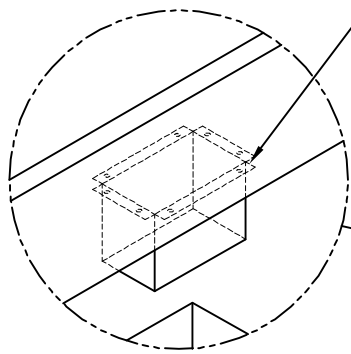

INDUSTRIAL DOWNSPOUT

OPEN DOWNSPOUT, STYLE 2 DOWNSPOUT STRAP VERSION

INSTALLATION INSTRUCTIONS

DETERMINE OUTLET LOCATIONS AND FIELD CUT HOLE IN A NEAT WORKMANLIKE MANNER. INSERT ALUMINUM KYNAR OUTLET, FASTEN WITH TWO RIVETS IN EACH FLANGE AND SEAL, WITH NON-CURING SEALANT

GUTTER (IG-B SHOWN)

OUTLET

LARGE END

STANDARD ELBOW (STYLE A SHOWN)

SMALL END

LARGE END

DOWNSPOUT (12'-0" LENGTHS)

STYLE 2 DOWNSPOUT STRAP
2" WIDE
TYPICAL 3 PER 12'-0" LENGTH
OF DOWNSPOUT MOUNTED
IN FRONT OF DOWNSPOUT