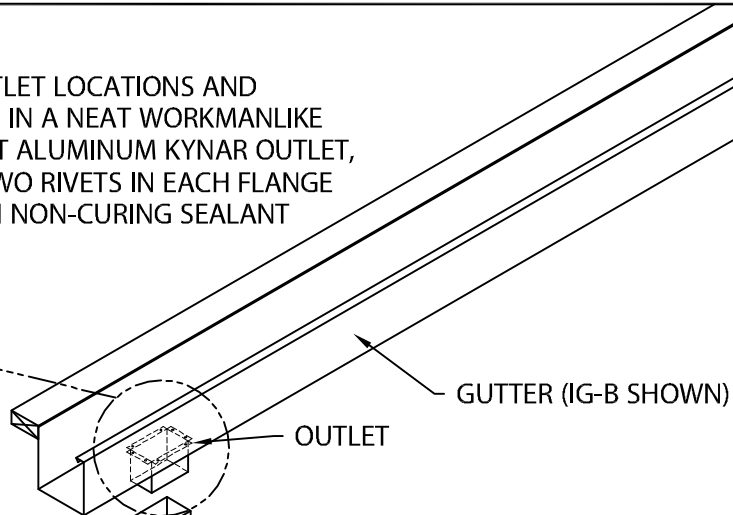

INDUSTRIAL DOWNSPOUT

OPEN DOWNSPOUT, STYLE 2 DOWNSPOUT STRAP VERSION

INSTALLATION INSTRUCTIONS

DETERMINE OUTLET LOCATIONS AND FIELD CUT HOLE IN A NEAT WORKMANLIKE MANNER. INSERT ALUMINUM KYNAR OUTLET, FASTEN WITH TWO RIVETS IN EACH FLANGE AND SEAL, WITH NON-CURING SEALANT

GUTTER (IG-B SHOWN)

OUTLET

LARGE END

STANDARD ELBOW (STYLE A SHOWN)

SMALL END

LARGE END

DOWNSPOUT (12'-0" LENGTHS)

STYLE 2 DOWNSPOUT STRAP
2" WIDE
TYPICAL 3 PER 12'-0" LENGTH
OF DOWNSPOUT MOUNTED
IN FRONT OF DOWNSPOUT