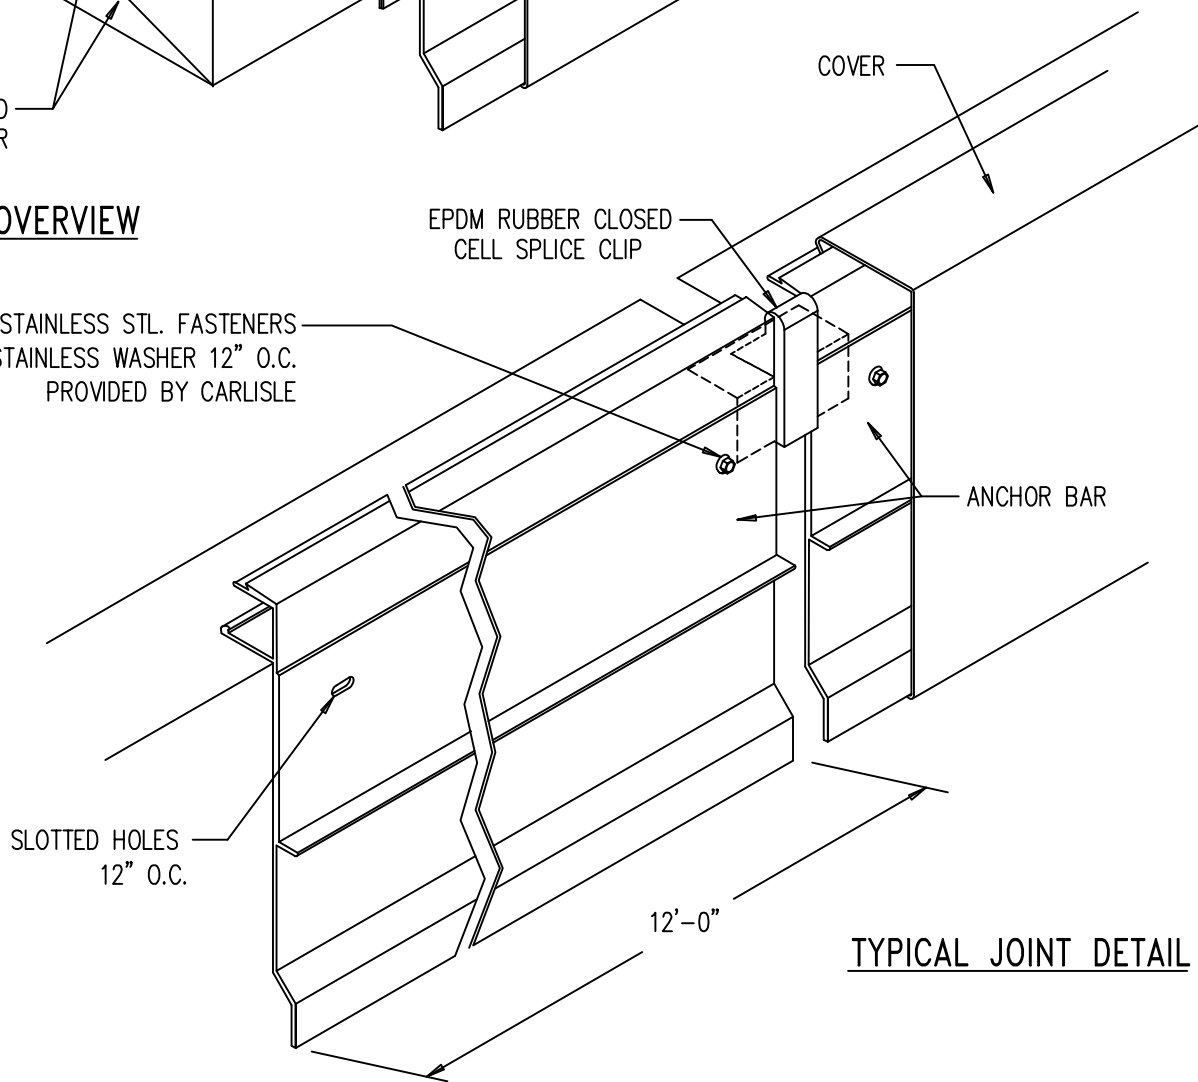

# SECUREDGE 2000 HG FASCIA

FOR .050" & .063" ALUMINUM COVERS

FOR USE WITH FULLY ADHERED OR MECHANICALLY ATTACHED SINGLE-PLY ROOF SYSTEMS

**TYPICAL OVERVIEW**

**TYPICAL JOINT DETAIL**

Customer Service  
888-666-4369