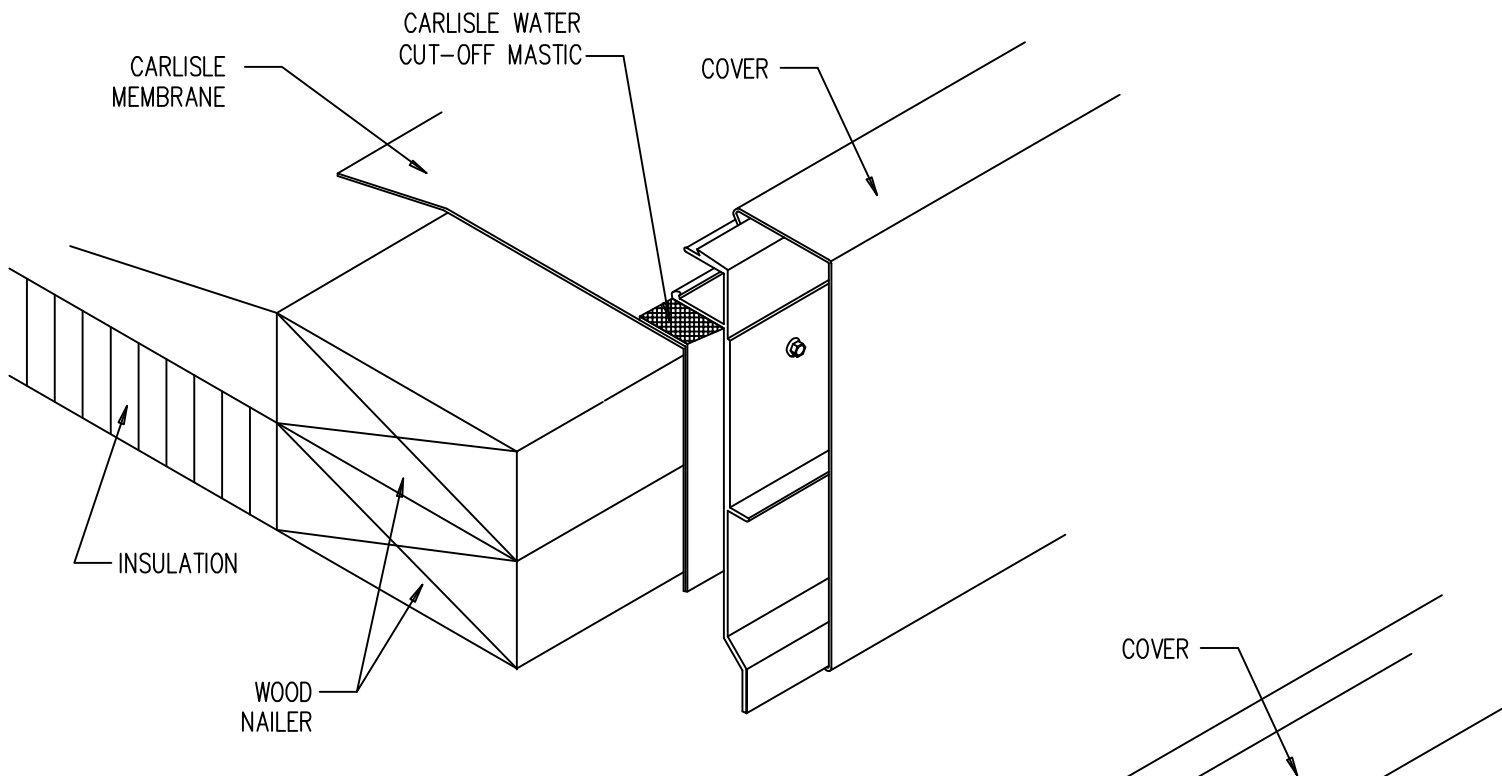

# SECUREDGE 2000 HG FASCIA

FOR .050" & .063" ALUMINUM COVERS

FOR USE WITH FULLY ADHERED OR MECHANICALLY ATTACHED SINGLE-PLY ROOF SYSTEMS

**TYPICAL OVERVIEW**

**TYPICAL JOINT DETAIL**

Customer Service  
888-666-4369