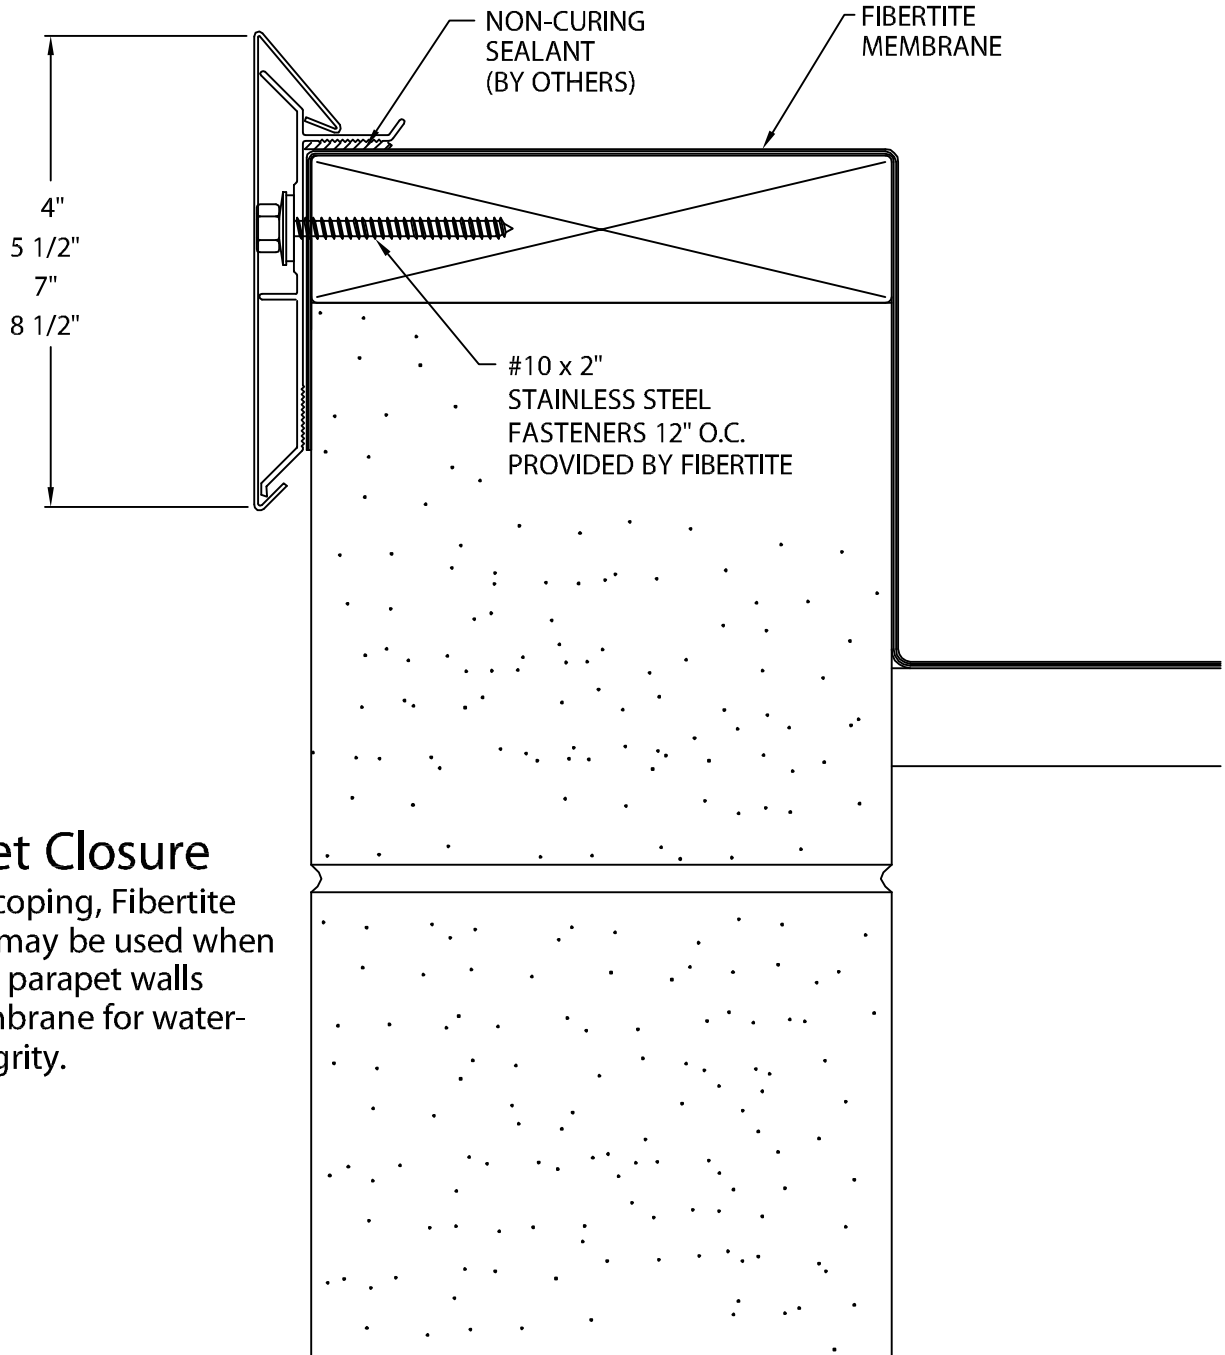

FIBERTITE AT FASCIA

ALTERNATE PARAPET DETAIL

Parapet Closure

In lieu of coping, Fibertite AT fascia may be used when wrapping parapet walls with membrane for water-tight integrity.

PROJECT:	Customer Service 1-800-355-6416
ARCHITECT:	
ROOFING CONTRACTOR:	
REPRESENTATIVE/DISTRIBUTOR:	

DATE: 03/20/17
 DRN BY: JJC
 CKD BY: SAK

SHT.# ___ OF ___
 DWG# 23510-2414

C