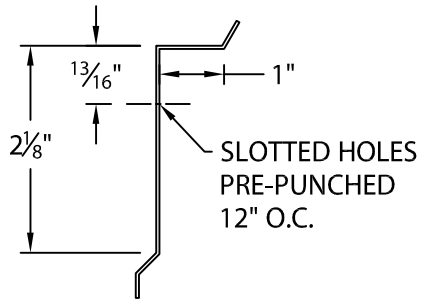

FLEXLOCK FLT ROOF EDGE

FULLY ADHERED OR MECHANICALLY ATTACHED SINGLE-PLY VERSION

FORMED RAIL DETAILS

ME-40

ME-50

ME-65

ME-80