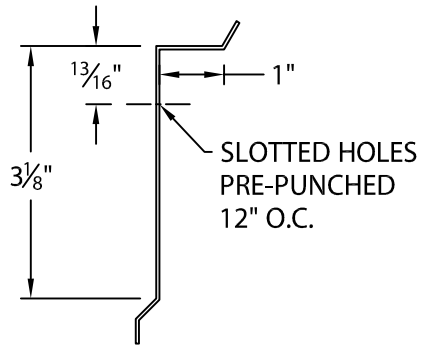

FLEXLOCK FLT ROOF EDGE

FULLY ADHERED OR MECHANICALLY ATTACHED SINGLE-PLY VERSION

FORMED RAIL DETAILS

ME-40

ME-50

ME-65

ME-80