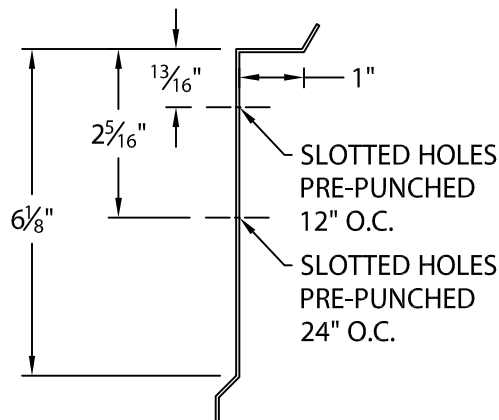

FLEXLOCK FLT ROOF EDGE

FULLY ADHERED OR MECHANICALLY ATTACHED SINGLE-PLY VERSION

FORMED RAIL DETAILS

ME-40

ME-50

ME-65

ME-80