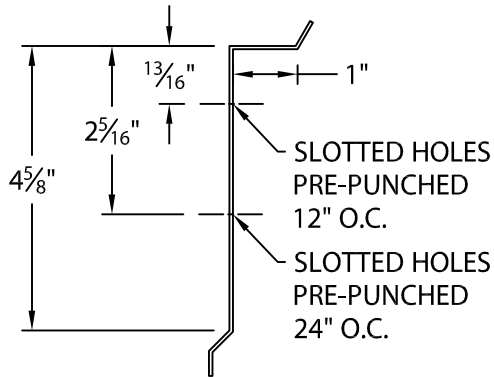

FLEXLOCK FLT ROOF EDGE

FULLY ADHERED OR MECHANICALLY ATTACHED SINGLE-PLY VERSION

FORMED RAIL DETAILS

ME-40

ME-50

ME-65

ME-80