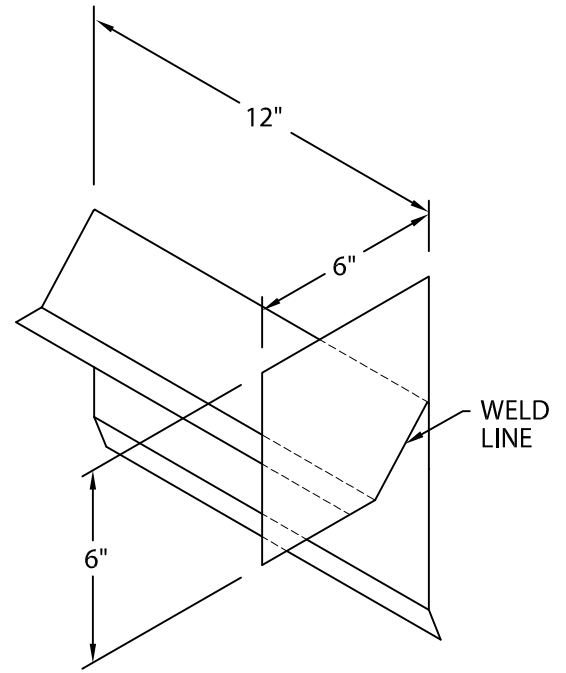

DOW SYSTEM 200 FASCIA

SNAP-ON VERSION

TYPICAL FASCIA ENDCAPS AND ENDWALL FLASHING

ENDWALL FLASHING

LEFT ENDWALL

RIGHT ENDWALL

MATERIAL: .050 MILL FINISH

DIRECTION IS DETERMINED AS SEEN FROM ROOF SIDE

FASCIA ENDCAPS

LEFT ENDCAP

RIGHT ENDCAP

FASCIA COVER
INCLUDES SPLICE
PLATES

MATERIAL: SAME AS FASCIA COVER

DIRECTION IS DETERMINED AS SEEN FROM ROOF SIDE

ROOFING SYSTEMS

P: 800-621-ROOF