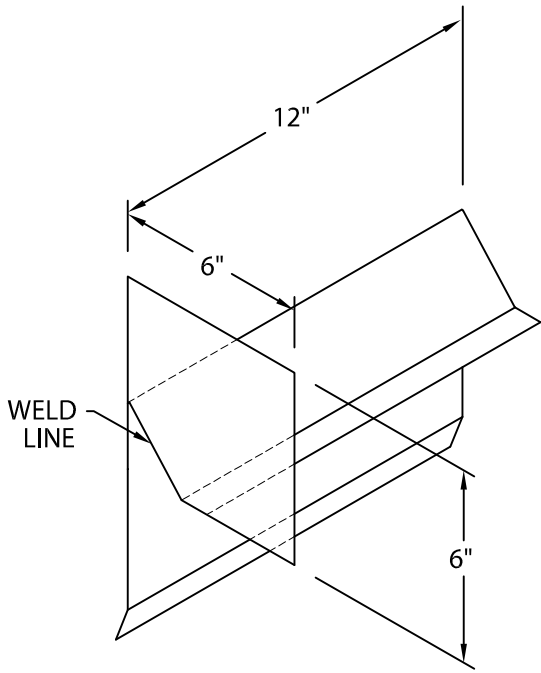

DOW SYSTEM 200 FASCIA

SNAP-ON VERSION

TYPICAL FASCIA ENDCAPS AND ENDWALL FLASHING

ENDWALL FLASHING

LEFT ENDWALL

RIGHT ENDWALL

MATERIAL: .050 MILL FINISH

DIRECTION IS DETERMINED AS SEEN FROM ROOF SIDE

FASCIA ENDCAPS

LEFT ENDCAP

RIGHT ENDCAP

FASCIA COVER
INCLUDES SPLICE
PLATES

MATERIAL: SAME AS FASCIA COVER

DIRECTION IS DETERMINED AS SEEN FROM ROOF SIDE

ROOFING SYSTEMS

P: 800-621-ROOF