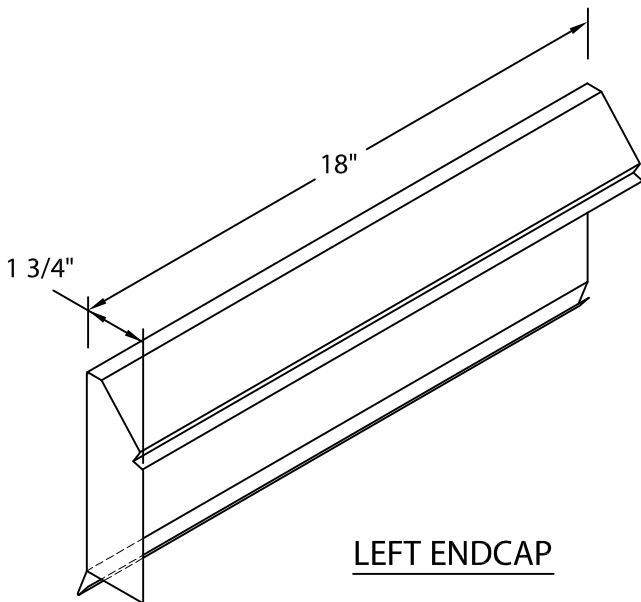

DOW SYSTEM 200 FASCIA

SNAP-ON VERSION

TYPICAL FASCIA ENDCAPS AND ENDWALL FLASHING

ENDWALL FLASHING

LEFT ENDWALL

RIGHT ENDWALL

MATERIAL: .050 MILL FINISH

DIRECTION IS DETERMINED AS SEEN FROM ROOF SIDE

FASCIA ENDCAPS

LEFT ENDCAP

RIGHT ENDCAP

FASCIA COVER
INCLUDES SPLICE
PLATES

MATERIAL: SAME AS FASCIA COVER

DIRECTION IS DETERMINED AS SEEN FROM ROOF SIDE

ROOFING SYSTEMS

P: 800-621-ROOF