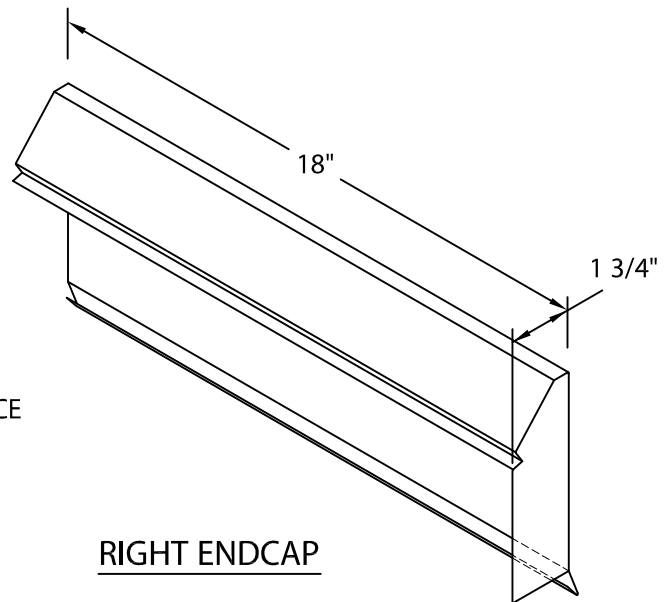

DOW SYSTEM 200 FASCIA

SNAP-ON VERSION

TYPICAL FASCIA ENDCAPS AND ENDWALL FLASHING

ENDWALL FLASHING

LEFT ENDWALL

RIGHT ENDWALL

MATERIAL: .050 MILL FINISH

DIRECTION IS DETERMINED AS SEEN FROM ROOF SIDE

FASCIA ENDCAPS

LEFT ENDCAP

RIGHT ENDCAP

FASCIA COVER
INCLUDES SPLICE
PLATES

MATERIAL: SAME AS FASCIA COVER

DIRECTION IS DETERMINED AS SEEN FROM ROOF SIDE

ROOFING SYSTEMS

P: 800-621-ROOF