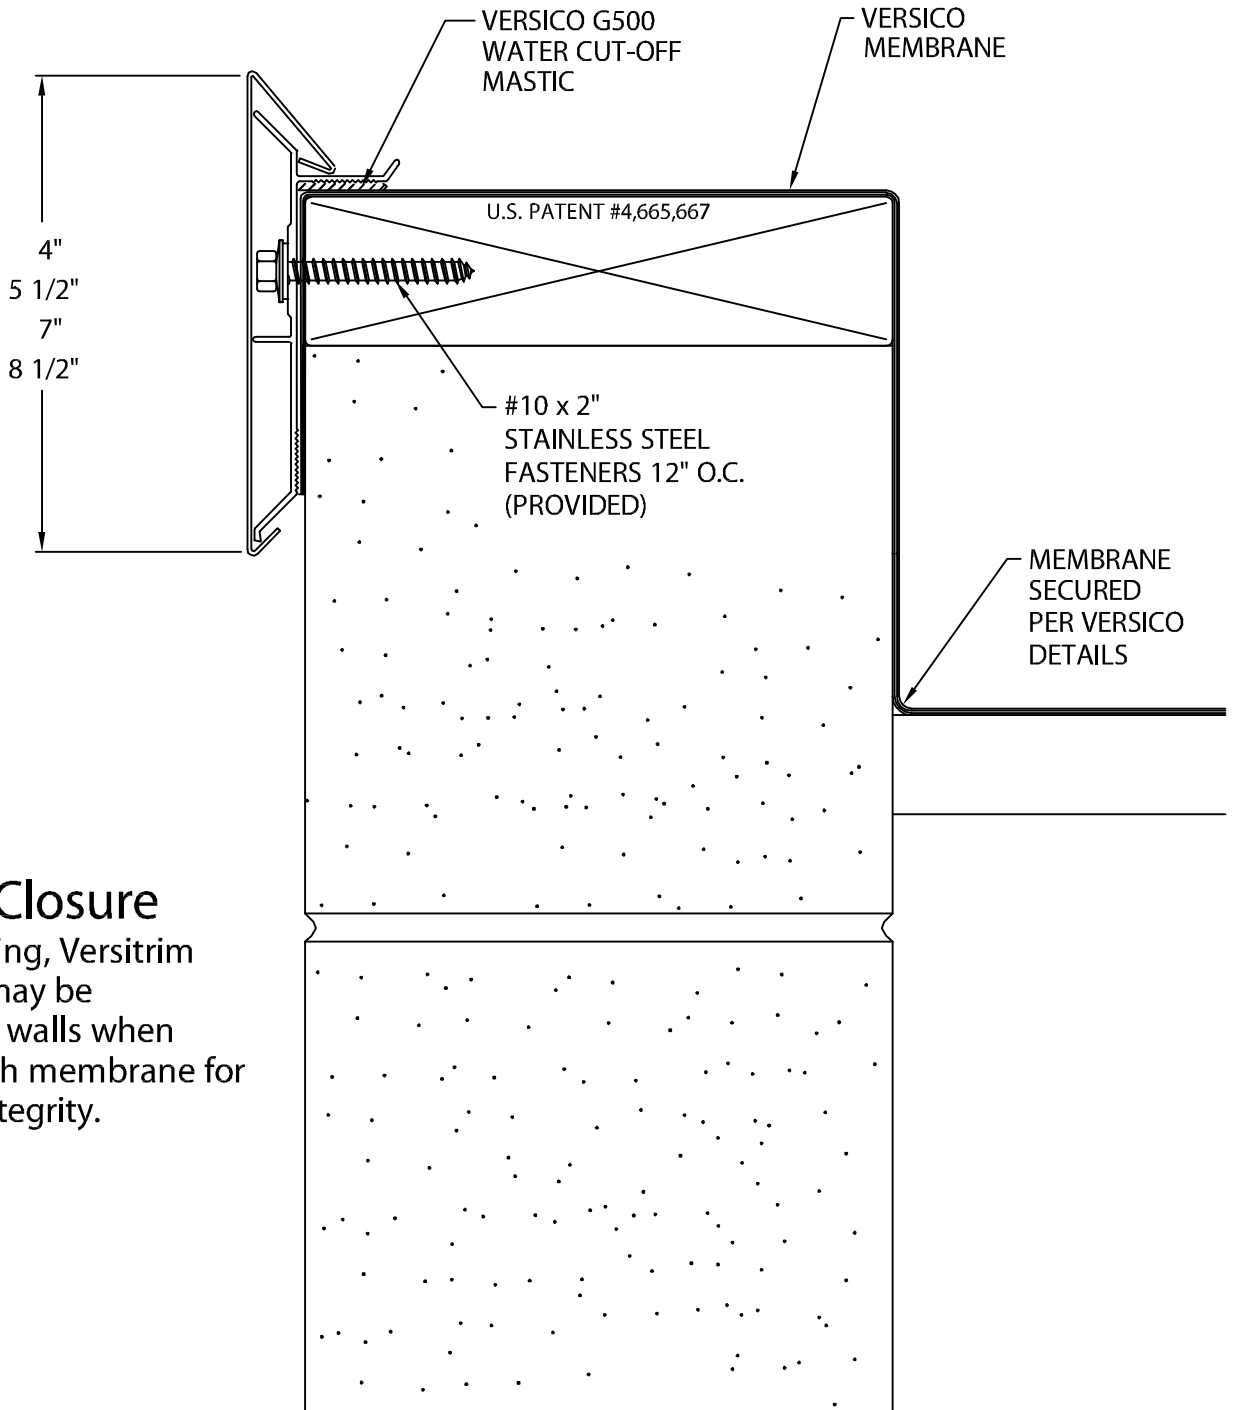

# VERSITRIM 2000 STANDARD FASCIA

FULLY ADHERED OR MECHANICALLY ATTACHED SINGLE-PLY VERSION

ALTERNATE PARAPET DETAIL

## Parapet Closure

In lieu of coping, Versitrim 2000 Fascia may be used parapet walls when wrapping with membrane for watertight integrity.

Customer Service  
800-558-2162

DATE: 03/04/17  
DRN BY: JJC  
CKD BY: SAK

SHT.# \_\_\_ OF \_\_\_  
DWG# 18510-2027

D