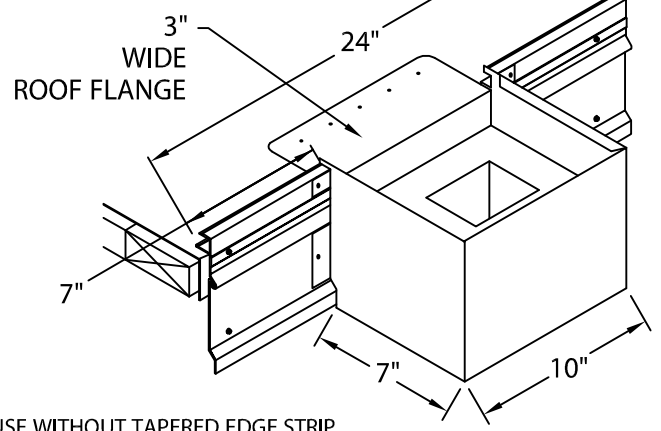

PRESTO-TITE LARGE FACE HEIGHT FASCIA SCUPPERS

BUILT-UP OR MODIFIED VERSION

SCUPPERS - FACTORY WELDED CONSTRUCTION

DOWNSPOUT SCUPPER TYPE DSA (TAPERED)

FOR USE WITH TAPERED EDGE STRIP.
FLANGE LOWERED 1-1/2\".

NOTE: SPECIFY TUBE SIZE

DOWNSPOUT SCUPPER TYPE DSB (FLAT)

FOR USE WITHOUT TAPERED EDGE STRIP.
FLANGE FLUSH MOUNTED WITH ROOF.

NOTE: SPECIFY TUBE SIZE

SPILLOUT SCUPPER TYPE SSA (TAPERED)

FOR USE WITH TAPERED EDGE STRIP.
FLANGE LOWERED 1-1/2\".

SPILLOUT SCUPPER TYPE SSB (FLAT)

FOR USE WITHOUT TAPERED EDGE STRIP.
FLANGE FLUSH MOUNTED WITH ROOF.

OVERFLOW SCUPPER TYPE OSA (TAPERED)

FOR USE WITH TAPERED EDGE STRIP.
FLANGE LOWERED 1-1/2\".

OVERFLOW SCUPPER TYPE OSB (FLAT)

FOR USE WITHOUT TAPERED EDGE STRIP.
FLANGE FLUSH MOUNTED WITH ROOF.