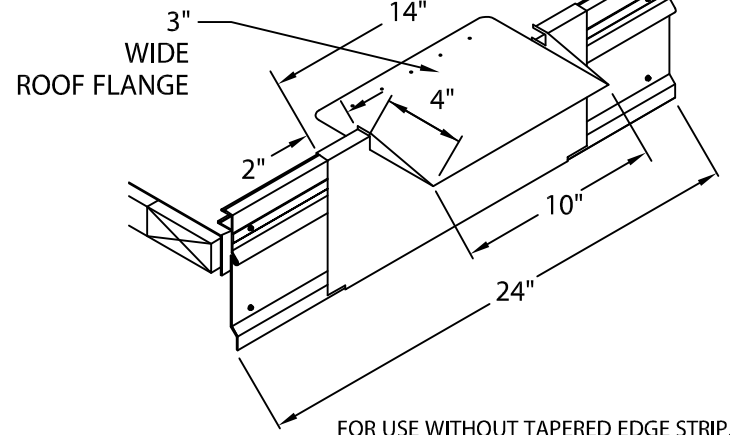

PRESTO-TITE LARGE FACE HEIGHT FASCIA SCUPPERS

BUILT-UP OR MODIFIED VERSION

SCUPPERS - FACTORY WELDED CONSTRUCTION

DOWNSPOUT SCUPPER TYPE DSA (TAPERED)

FOR USE WITH TAPERED EDGE STRIP.
FLANGE LOWERED 1-1/2\".

NOTE: SPECIFY TUBE SIZE

DOWNSPOUT SCUPPER TYPE DSB (FLAT)

FOR USE WITHOUT TAPERED EDGE STRIP.
FLANGE FLUSH MOUNTED WITH ROOF.

NOTE: SPECIFY TUBE SIZE

SPILLOUT SCUPPER TYPE SSA (TAPERED)

FOR USE WITH TAPERED EDGE STRIP.
FLANGE LOWERED 1-1/2\".

SPILLOUT SCUPPER TYPE SSB (FLAT)

FOR USE WITHOUT TAPERED EDGE STRIP.
FLANGE FLUSH MOUNTED WITH ROOF.

OVERFLOW SCUPPER TYPE OSA (TAPERED)

FOR USE WITH TAPERED EDGE STRIP.
FLANGE LOWERED 1-1/2\".

OVERFLOW SCUPPER TYPE OSB (FLAT)

FOR USE WITHOUT TAPERED EDGE STRIP.
FLANGE FLUSH MOUNTED WITH ROOF.