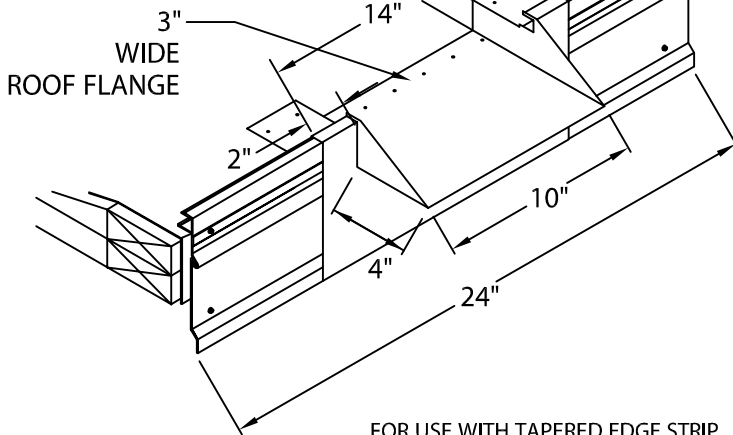

NOTE: SPECIFY TUBE SIZE

DOWNSPOUT SCUPPER TYPE DSB (FLAT)

FOR USE WITHOUT TAPERED EDGE STRIP.
FLANGE FLUSH MOUNTED WITH ROOF.

NOTE: SPECIFY TUBE SIZE

SPILLOUT SCUPPER TYPE SSA (TAPERED)

FOR USE WITH TAPERED EDGE STRIP.
FLANGE LOWERED 1-1/2\".

SPILLOUT SCUPPER TYPE SSB (FLAT)

FOR USE WITHOUT TAPERED EDGE STRIP.
FLANGE FLUSH MOUNTED WITH ROOF.

OVERFLOW SCUPPER TYPE OSA (TAPERED)

FOR USE WITH TAPERED EDGE STRIP.
FLANGE LOWERED 1-1/2\".

OVERFLOW SCUPPER TYPE OSB (FLAT)

FOR USE WITHOUT TAPERED EDGE STRIP.
FLANGE FLUSH MOUNTED WITH ROOF.