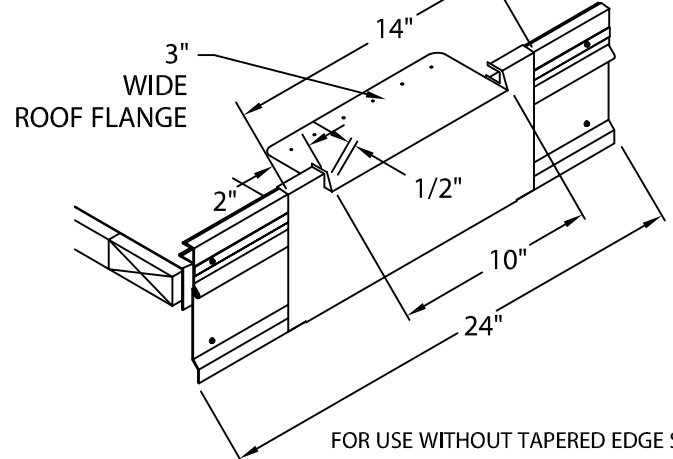

NOTE: SPECIFY TUBE SIZE

DOWNSPOUT SCUPPER TYPE DSB (FLAT)

FOR USE WITHOUT TAPERED EDGE STRIP.
FLANGE FLUSH MOUNTED WITH ROOF.

NOTE: SPECIFY TUBE SIZE

SPILLOUT SCUPPER TYPE SSA (TAPERED)

FOR USE WITH TAPERED EDGE STRIP.
FLANGE LOWERED 1-1/2\".

SPILLOUT SCUPPER TYPE SSB (FLAT)

FOR USE WITHOUT TAPERED EDGE STRIP.
FLANGE FLUSH MOUNTED WITH ROOF.

OVERFLOW SCUPPER TYPE OSA (TAPERED)

FOR USE WITH TAPERED EDGE STRIP.
FLANGE LOWERED 1-1/2\".

OVERFLOW SCUPPER TYPE OSB (FLAT)

FOR USE WITHOUT TAPERED EDGE STRIP.
FLANGE FLUSH MOUNTED WITH ROOF.