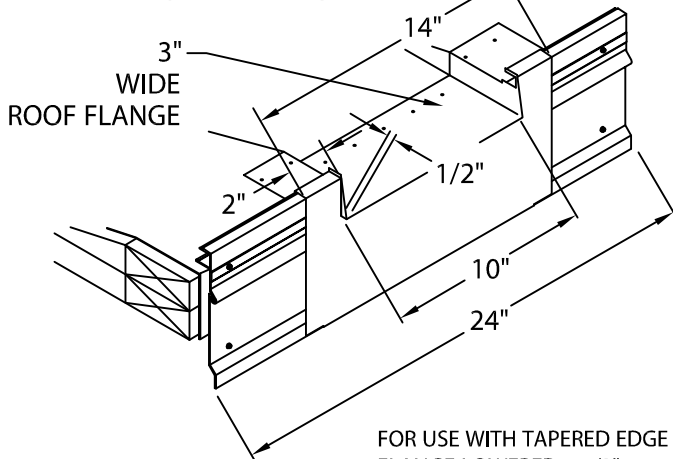

NOTE: SPECIFY TUBE SIZE

DOWNSPOUT SCUPPER TYPE DSB (FLAT)

FOR USE WITHOUT TAPERED EDGE STRIP.
FLANGE FLUSH MOUNTED WITH ROOF.

NOTE: SPECIFY TUBE SIZE

SPILLOUT SCUPPER TYPE SSA (TAPERED)

FOR USE WITH TAPERED EDGE STRIP.
FLANGE LOWERED 1-1/2\".

SPILLOUT SCUPPER TYPE SSB (FLAT)

FOR USE WITHOUT TAPERED EDGE STRIP.
FLANGE FLUSH MOUNTED WITH ROOF.

OVERFLOW SCUPPER TYPE OSA (TAPERED)

FOR USE WITH TAPERED EDGE STRIP.
FLANGE LOWERED 1-1/2\".

OVERFLOW SCUPPER TYPE OSB (FLAT)

FOR USE WITHOUT TAPERED EDGE STRIP.
FLANGE FLUSH MOUNTED WITH ROOF.