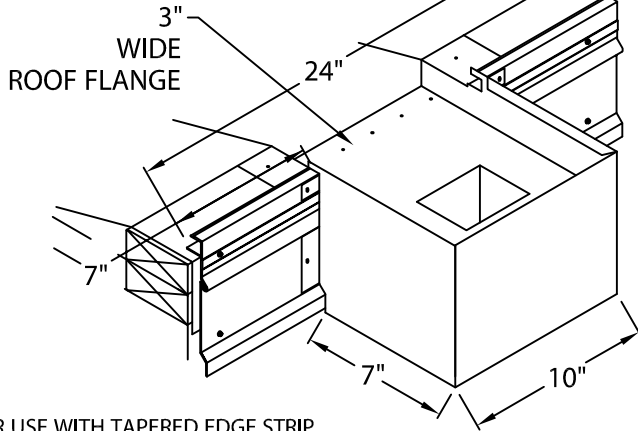

PRESTO-TITE LARGE FACE HEIGHT FASCIA SCUPPERS

BUILT-UP OR MODIFIED VERSION

SCUPPERS - FACTORY WELDED CONSTRUCTION

DOWNSPOUT SCUPPER TYPE DSA (TAPERED)

FOR USE WITH TAPERED EDGE STRIP.
FLANGE LOWERED 1-1/2\".

NOTE: SPECIFY TUBE SIZE

DOWNSPOUT SCUPPER TYPE DSB (FLAT)

FOR USE WITHOUT TAPERED EDGE STRIP.
FLANGE FLUSH MOUNTED WITH ROOF.

NOTE: SPECIFY TUBE SIZE

SPILLOUT SCUPPER TYPE SSA (TAPERED)

FOR USE WITH TAPERED EDGE STRIP.
FLANGE LOWERED 1-1/2\".

SPILLOUT SCUPPER TYPE SSB (FLAT)

FOR USE WITHOUT TAPERED EDGE STRIP.
FLANGE FLUSH MOUNTED WITH ROOF.

OVERFLOW SCUPPER TYPE OSA (TAPERED)

FOR USE WITH TAPERED EDGE STRIP.
FLANGE LOWERED 1-1/2\".

OVERFLOW SCUPPER TYPE OSB (FLAT)

FOR USE WITHOUT TAPERED EDGE STRIP.
FLANGE FLUSH MOUNTED WITH ROOF.