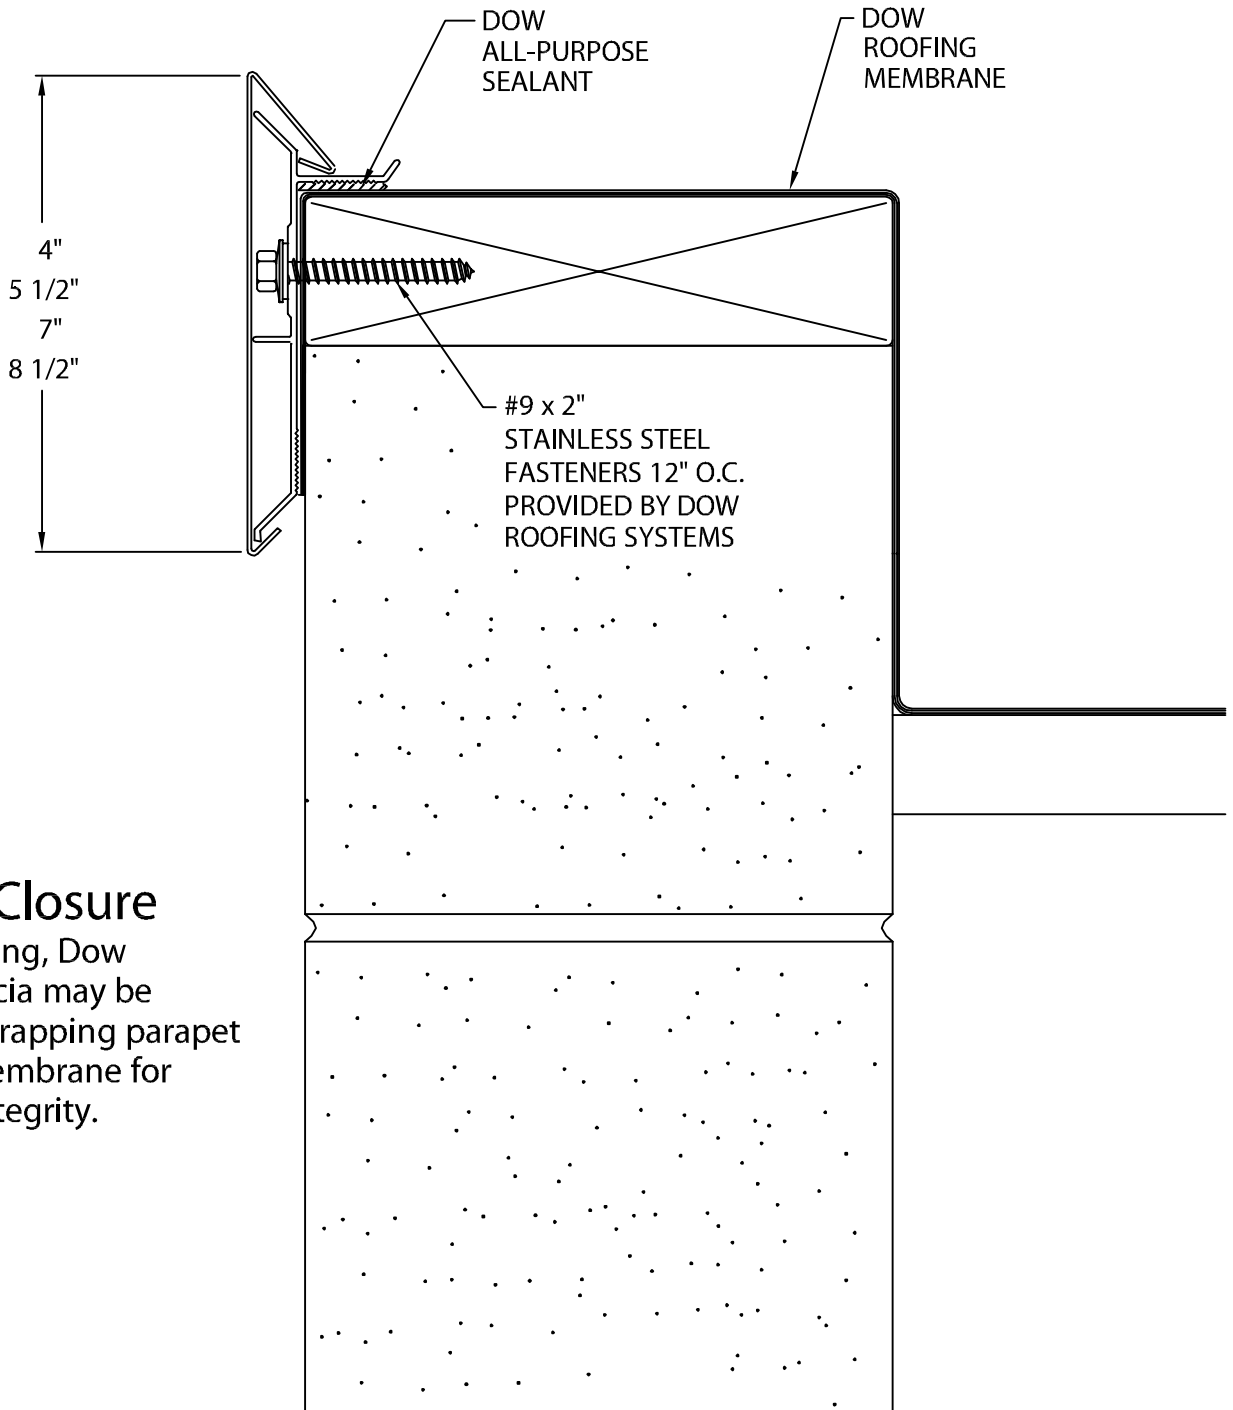

DOW STANDARD FASCIA

ALTERNATE PARAPET DETAIL

Parapet Closure

In lieu of coping, Dow Standard Fascia may be used when wrapping parapet walls with membrane for watertight integrity.

ROOFING SYSTEMS

P: 800-621-ROOF

DATE: 03/01/12

DRN BY: JJC

CKD BY: SAK

SHT.# ___ OF ___

DWG# 12510-2878

D