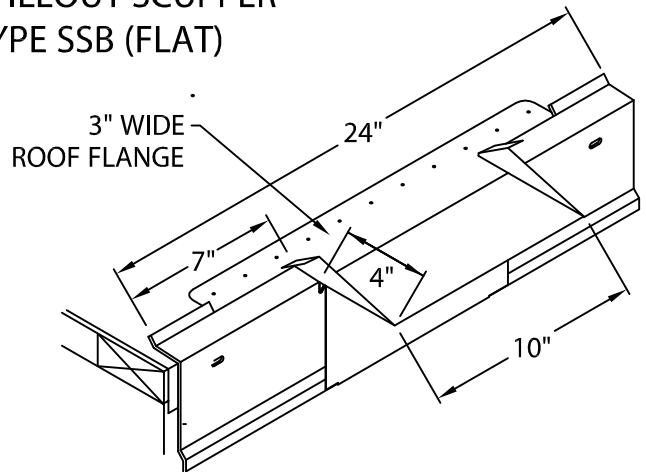

**DOWNSPOUT SCUPPER
TYPE DSB (FLAT)**

FOR USE WITHOUT TAPERED EDGE STRIP.
FLANGE FLUSH MOUNTED WITH ROOF.

NOTE : SPECIFY TUBE SIZE

**SPILLOUT SCUPPER
TYPE SSA (TAPERED)**

FOR USE WITH TAPERED EDGE STRIP.
FLANGE LOWERED 1 1/2\".

**SPILLOUT SCUPPER
TYPE SSB (FLAT)**

FOR USE WITHOUT TAPERED EDGE STRIP.
FLANGE FLUSH MOUNTED WITH ROOF.

**OVERFLOW SCUPPER
TYPE OSA (TAPERED)**

FOR USE WITH TAPERED EDGE STRIP.
FLANGE LOWERED 1 1/2\".

**OVERFLOW SCUPPER
TYPE OSB (FLAT)**