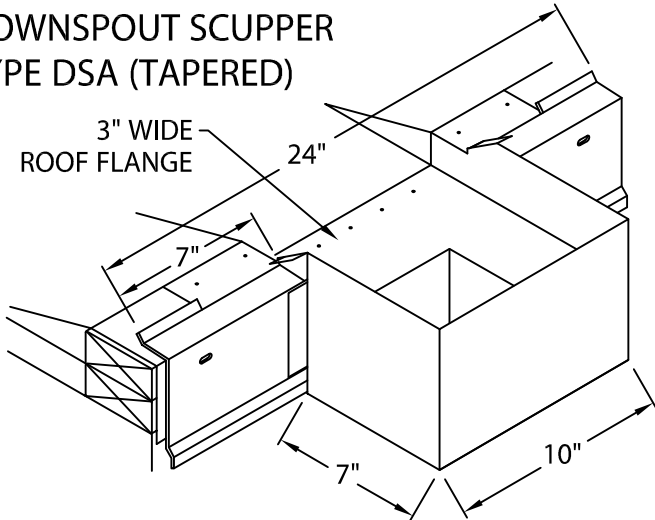

FLEXLOCK FLT ROOF EDGE SCUPPERS

BUILT-UP OR MODIFIED VERSION

SCUPPERS - FACTORY WELDED CONSTRUCTION

**DOWNSPOUT SCUPPER
TYPE DSA (TAPERED)**

FOR USE WITH TAPERED EDGE STRIP.
FLANGE LOWERED 1 1/2\".

NOTE : SPECIFY TUBE SIZE

**DOWNSPOUT SCUPPER
TYPE DSB (FLAT)**

FOR USE WITHOUT TAPERED EDGE STRIP.
FLANGE FLUSH MOUNTED WITH ROOF.

NOTE : SPECIFY TUBE SIZE

**SPILLOUT SCUPPER
TYPE SSA (TAPERED)**

FOR USE WITH TAPERED EDGE STRIP.
FLANGE LOWERED 1 1/2\".

**SPILLOUT SCUPPER
TYPE SSB (FLAT)**

FOR USE WITHOUT TAPERED EDGE STRIP.
FLANGE FLUSH MOUNTED WITH ROOF.

**OVERFLOW SCUPPER
TYPE OSA (TAPERED)**

FOR USE WITH TAPERED EDGE STRIP.
FLANGE LOWERED 1 1/2\".

**OVERFLOW SCUPPER
TYPE OSB (FLAT)**