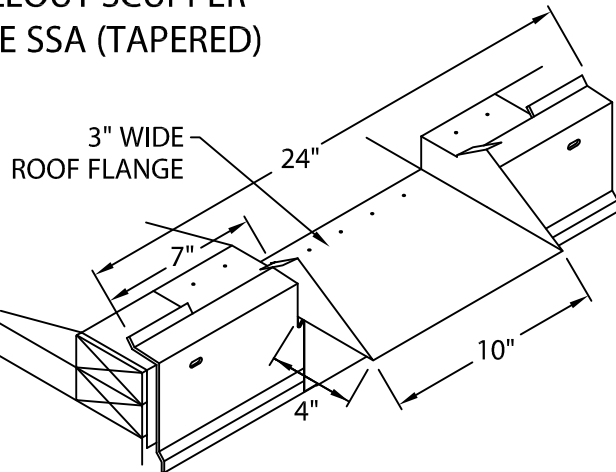

FLEXLOCK FLT ROOF EDGE SCUPPERS

BUILT-UP OR MODIFIED VERSION

SCUPPERS - FACTORY WELDED CONSTRUCTION

**DOWNSPOUT SCUPPER
TYPE DSA (TAPERED)**

FOR USE WITH TAPERED EDGE STRIP.
FLANGE LOWERED 1 1/2\".

NOTE : SPECIFY TUBE SIZE

**DOWNSPOUT SCUPPER
TYPE DSB (FLAT)**

FOR USE WITHOUT TAPERED EDGE STRIP.
FLANGE FLUSH MOUNTED WITH ROOF.

NOTE : SPECIFY TUBE SIZE

**SPILLOUT SCUPPER
TYPE SSA (TAPERED)**

FOR USE WITH TAPERED EDGE STRIP.
FLANGE LOWERED 1 1/2\".

**SPILLOUT SCUPPER
TYPE SSB (FLAT)**

FOR USE WITHOUT TAPERED EDGE STRIP.
FLANGE FLUSH MOUNTED WITH ROOF.

**OVERFLOW SCUPPER
TYPE OSA (TAPERED)**

FOR USE WITH TAPERED EDGE STRIP.
FLANGE LOWERED 1 1/2\".

**OVERFLOW SCUPPER
TYPE OSB (FLAT)**