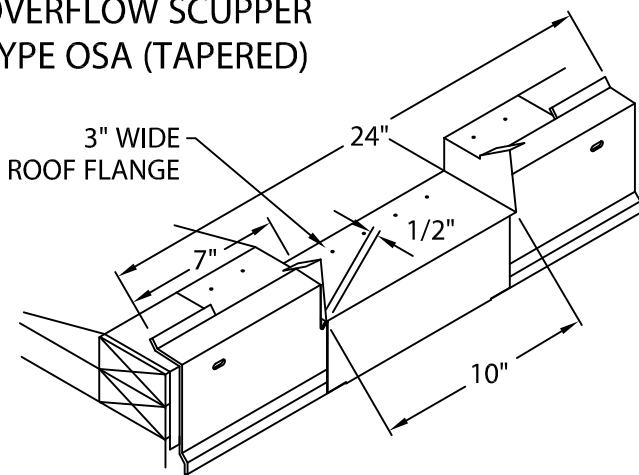

FLEXLOCK FLT ROOF EDGE SCUPPERS

BUILT-UP OR MODIFIED VERSION

SCUPPERS - FACTORY WELDED CONSTRUCTION

**DOWNSPOUT SCUPPER
TYPE DSA (TAPERED)**

FOR USE WITH TAPERED EDGE STRIP.
FLANGE LOWERED 1 1/2\".

NOTE : SPECIFY TUBE SIZE

**DOWNSPOUT SCUPPER
TYPE DSB (FLAT)**

FOR USE WITHOUT TAPERED EDGE STRIP.
FLANGE FLUSH MOUNTED WITH ROOF.

NOTE : SPECIFY TUBE SIZE

**SPILLOUT SCUPPER
TYPE SSA (TAPERED)**

FOR USE WITH TAPERED EDGE STRIP.
FLANGE LOWERED 1 1/2\".

**SPILLOUT SCUPPER
TYPE SSB (FLAT)**

FOR USE WITHOUT TAPERED EDGE STRIP.
FLANGE FLUSH MOUNTED WITH ROOF.

**OVERFLOW SCUPPER
TYPE OSA (TAPERED)**

FOR USE WITH TAPERED EDGE STRIP.
FLANGE LOWERED 1 1/2\".

**OVERFLOW SCUPPER
TYPE OSB (FLAT)**