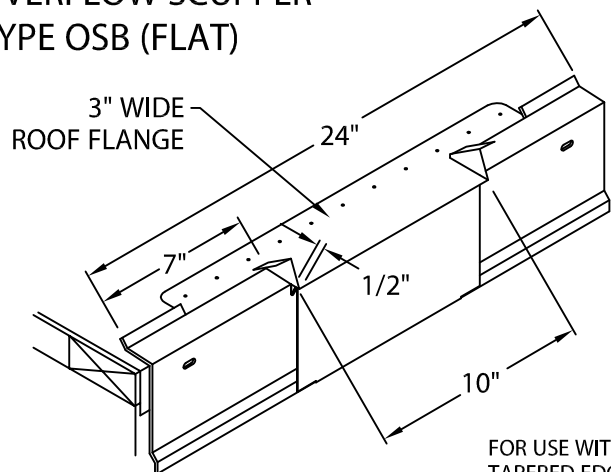

**DOWNSPOUT SCUPPER
TYPE DSB (FLAT)**

FOR USE WITHOUT TAPERED EDGE STRIP.
FLANGE FLUSH MOUNTED WITH ROOF.

NOTE : SPECIFY TUBE SIZE

**SPILLOUT SCUPPER
TYPE SSA (TAPERED)**

FOR USE WITH TAPERED EDGE STRIP.
FLANGE LOWERED 1 1/2\".

**SPILLOUT SCUPPER
TYPE SSB (FLAT)**

FOR USE WITHOUT TAPERED EDGE STRIP.
FLANGE FLUSH MOUNTED WITH ROOF.

**OVERFLOW SCUPPER
TYPE OSA (TAPERED)**

FOR USE WITH TAPERED EDGE STRIP.
FLANGE LOWERED 1 1/2\".

**OVERFLOW SCUPPER
TYPE OSB (FLAT)**