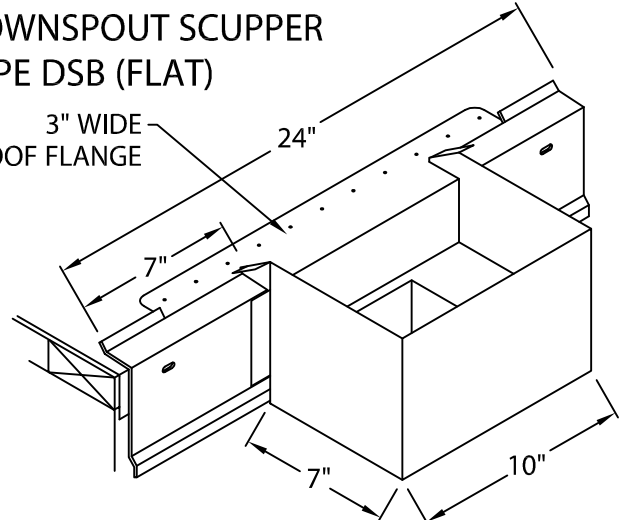

FLEXLOCK FLT ROOF EDGE SCUPPERS

BUILT-UP OR MODIFIED VERSION

SCUPPERS - FACTORY WELDED CONSTRUCTION

**DOWNSPOUT SCUPPER
TYPE DSA (TAPERED)**

FOR USE WITH TAPERED EDGE STRIP.
FLANGE LOWERED 1 1/2\".

NOTE : SPECIFY TUBE SIZE

**DOWNSPOUT SCUPPER
TYPE DSB (FLAT)**

FOR USE WITHOUT TAPERED EDGE STRIP.
FLANGE FLUSH MOUNTED WITH ROOF.

NOTE : SPECIFY TUBE SIZE

**SPILLOUT SCUPPER
TYPE SSA (TAPERED)**

FOR USE WITH TAPERED EDGE STRIP.
FLANGE LOWERED 1 1/2\".

**SPILLOUT SCUPPER
TYPE SSB (FLAT)**

FOR USE WITHOUT TAPERED EDGE STRIP.
FLANGE FLUSH MOUNTED WITH ROOF.

**OVERFLOW SCUPPER
TYPE OSA (TAPERED)**

FOR USE WITH TAPERED EDGE STRIP.
FLANGE LOWERED 1 1/2\".

**OVERFLOW SCUPPER
TYPE OSB (FLAT)**