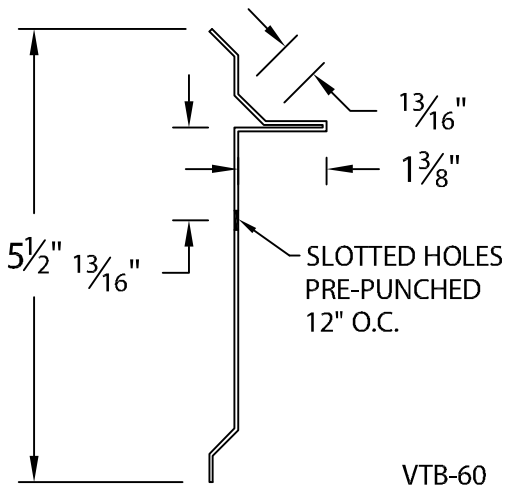

VERSITRIM FASCIA SYSTEM

STONE BALLAST SINGLE-PLY VERSION

RETAINER BAR DETAILS

VTB-45

VTB-60

VTB-75