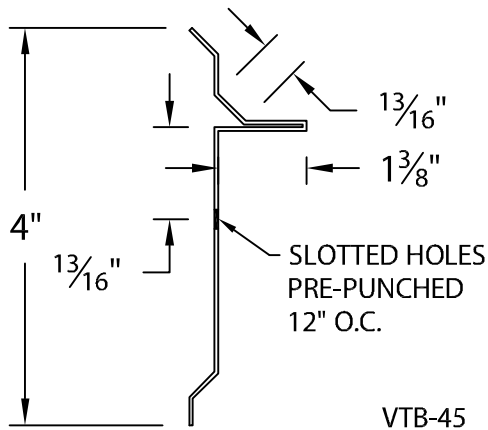

VERSITRIM FASCIA SYSTEM

STONE BALLAST SINGLE-PLY VERSION

RETAINER BAR DETAILS

VTB-45

VTB-60

VTB-75