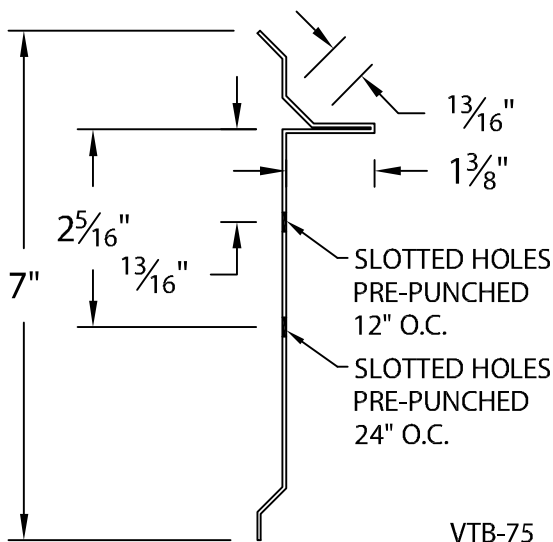

VERSITRIM FASCIA SYSTEM

STONE BALLAST SINGLE-PLY VERSION

RETAINER BAR DETAILS

VTB-45

VTB-60

VTB-75