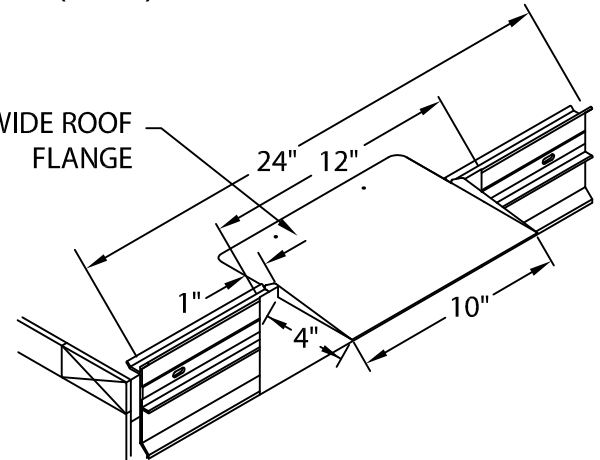

DOWNSPOUT SCUPPER TYPE DSB (FLAT)

3" WIDE ROOF
FLANGE

FOR USE WITHOUT TAPERED EDGE STRIP.
FLANGE FLUSH MOUNTED WITH ROOF.

NOTE : SPECIFY TUBE SIZE

SPILOUT SCUPPER TYPE SSA (TAPERED)

3" WIDE ROOF
FLANGE

FOR USE WITH TAPERED EDGE STRIP.
FLANGE LOWERED 1 1/2".

SPILOUT SCUPPER TYPE SSB (FLAT)

3" WIDE ROOF
FLANGE

FOR USE WITHOUT TAPERED EDGE STRIP.
FLANGE FLUSH MOUNTED WITH ROOF.

OVERFLOW SCUPPER TYPE OSA (TAPERED)

3" WIDE ROOF
FLANGE

FOR USE WITH TAPERED EDGE STRIP.
FLANGE LOWERED 1 1/2".