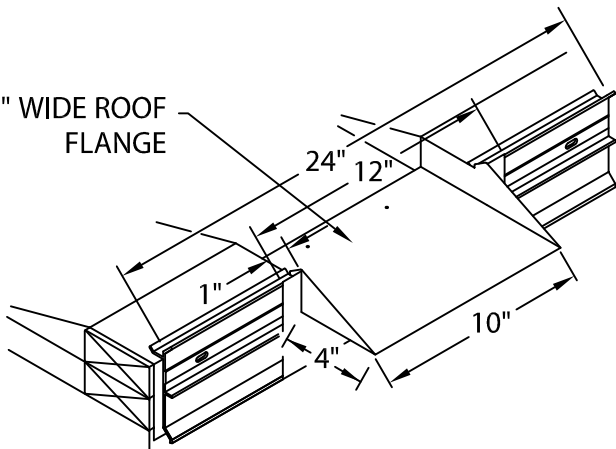

PRESTO-TITE FASCIA SCUPPERS

FULLY ADHERED OR MECHANICALLY ATTACHED SINGLE-PLY VERSION

DOWNSPOUT SCUPPER TYPE DSA (TAPERED)

3" WIDE ROOF
FLANGE

FOR USE WITH TAPERED EDGE STRIP.
FLANGE LOWERED 1 1/2".

NOTE : SPECIFY TUBE SIZE

DOWNSPOUT SCUPPER TYPE DSB (FLAT)

3" WIDE ROOF
FLANGE

FOR USE WITHOUT TAPERED EDGE STRIP.
FLANGE FLUSH MOUNTED WITH ROOF.

NOTE : SPECIFY TUBE SIZE

SPILOUT SCUPPER TYPE SSA (TAPERED)

3" WIDE ROOF
FLANGE

FOR USE WITH TAPERED EDGE STRIP.
FLANGE LOWERED 1 1/2".

SPILOUT SCUPPER TYPE SSB (FLAT)

3" WIDE ROOF
FLANGE

FOR USE WITHOUT TAPERED EDGE STRIP.
FLANGE FLUSH MOUNTED WITH ROOF.

OVERFLOW SCUPPER TYPE OSA (TAPERED)

3" WIDE ROOF
FLANGE

FOR USE WITH TAPERED EDGE STRIP.
FLANGE LOWERED 1 1/2".