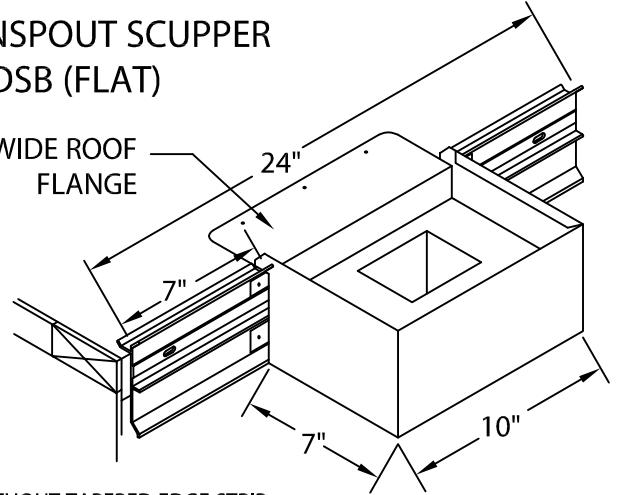

PRESTO-TITE FASCIA SCUPPERS

FULLY ADHERED OR MECHANICALLY ATTACHED SINGLE-PLY VERSION

DOWNSPOUT SCUPPER TYPE DSA (TAPERED)

3" WIDE ROOF
FLANGE

FOR USE WITH TAPERED EDGE STRIP.
FLANGE LOWERED 1 1/2".

NOTE : SPECIFY TUBE SIZE

DOWNSPOUT SCUPPER TYPE DSB (FLAT)

3" WIDE ROOF
FLANGE

FOR USE WITHOUT TAPERED EDGE STRIP.
FLANGE FLUSH MOUNTED WITH ROOF.

NOTE : SPECIFY TUBE SIZE

SPILOUT SCUPPER TYPE SSA (TAPERED)

3" WIDE ROOF
FLANGE

FOR USE WITH TAPERED EDGE STRIP.
FLANGE LOWERED 1 1/2".

SPILOUT SCUPPER TYPE SSB (FLAT)

3" WIDE ROOF
FLANGE

FOR USE WITHOUT TAPERED EDGE STRIP.
FLANGE FLUSH MOUNTED WITH ROOF.

OVERFLOW SCUPPER TYPE OSA (TAPERED)

3" WIDE ROOF
FLANGE

FOR USE WITH TAPERED EDGE STRIP.
FLANGE LOWERED 1 1/2".