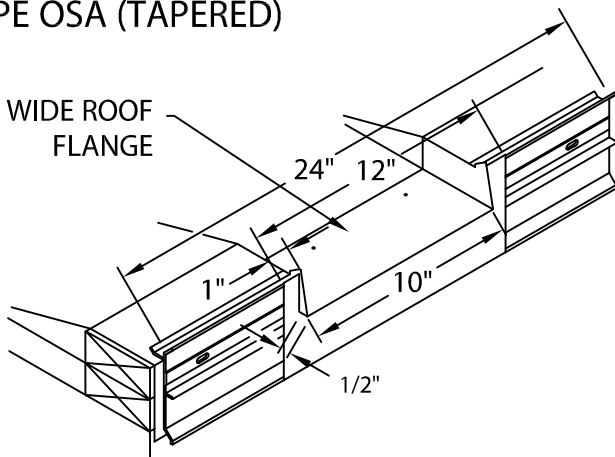

DOWNSPOUT SCUPPER TYPE DSB (FLAT)

3" WIDE ROOF
FLANGE

FOR USE WITHOUT TAPERED EDGE STRIP.
FLANGE FLUSH MOUNTED WITH ROOF.

NOTE : SPECIFY TUBE SIZE

SPILOUT SCUPPER TYPE SSA (TAPERED)

3" WIDE ROOF
FLANGE

FOR USE WITH TAPERED EDGE STRIP.
FLANGE LOWERED 1 1/2".

SPILOUT SCUPPER TYPE SSB (FLAT)

3" WIDE ROOF
FLANGE

FOR USE WITHOUT TAPERED EDGE STRIP.
FLANGE FLUSH MOUNTED WITH ROOF.

OVERFLOW SCUPPER TYPE OSA (TAPERED)

3" WIDE ROOF
FLANGE

FOR USE WITH TAPERED EDGE STRIP.
FLANGE LOWERED 1 1/2".

OVERFLOW SCUPPER TYPE OSB (FLAT)

3" WIDE ROOF
FLANGE

FOR USE WITHOUT
TAPERED EDGE STRIP.
FLANGE FLUSH
MOUNTED WITH ROOF.