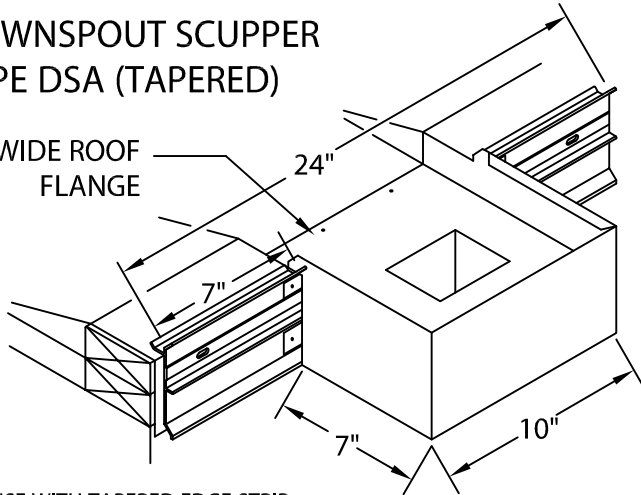

PRESTO-TITE FASCIA SCUPPERS

FULLY ADHERED OR MECHANICALLY ATTACHED SINGLE-PLY VERSION

DOWNSPOUT SCUPPER TYPE DSA (TAPERED)

3" WIDE ROOF
FLANGE

FOR USE WITH TAPERED EDGE STRIP.
FLANGE LOWERED 1 1/2".

NOTE : SPECIFY TUBE SIZE

DOWNSPOUT SCUPPER TYPE DSB (FLAT)

3" WIDE ROOF
FLANGE

FOR USE WITHOUT TAPERED EDGE STRIP.
FLANGE FLUSH MOUNTED WITH ROOF.

NOTE : SPECIFY TUBE SIZE

SPILOUT SCUPPER TYPE SSA (TAPERED)

3" WIDE ROOF
FLANGE

FOR USE WITH TAPERED EDGE STRIP.
FLANGE LOWERED 1 1/2".

SPILOUT SCUPPER TYPE SSB (FLAT)

3" WIDE ROOF
FLANGE

FOR USE WITHOUT TAPERED EDGE STRIP.
FLANGE FLUSH MOUNTED WITH ROOF.

OVERFLOW SCUPPER TYPE OSA (TAPERED)

3" WIDE ROOF
FLANGE

FOR USE WITH TAPERED EDGE STRIP.
FLANGE LOWERED 1 1/2".

OVERFLOW SCUPPER TYPE OSB (FLAT)

3" WIDE ROOF
FLANGE

FOR USE WITHOUT
TAPERED EDGE STRIP.
FLANGE FLUSH
MOUNTED WITH ROOF.