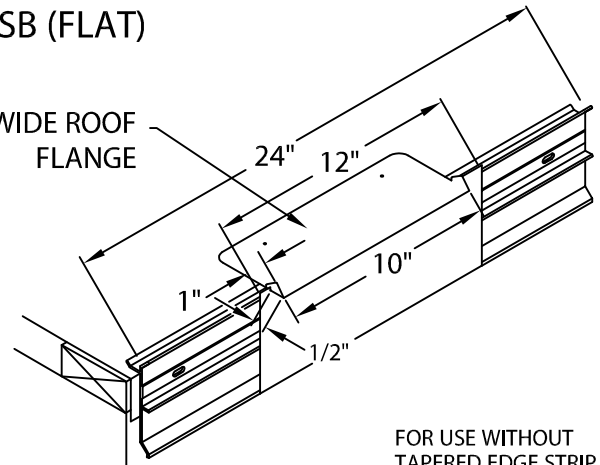

DOWNSPOUT SCUPPER TYPE DSB (FLAT)

3" WIDE ROOF
FLANGE

FOR USE WITHOUT TAPERED EDGE STRIP.
FLANGE FLUSH MOUNTED WITH ROOF.

NOTE : SPECIFY TUBE SIZE

SPILOUT SCUPPER TYPE SSA (TAPERED)

3" WIDE ROOF
FLANGE

FOR USE WITH TAPERED EDGE STRIP.
FLANGE LOWERED 1 1/2".

SPILOUT SCUPPER TYPE SSB (FLAT)

3" WIDE ROOF
FLANGE

FOR USE WITHOUT TAPERED EDGE STRIP.
FLANGE FLUSH MOUNTED WITH ROOF.

OVERFLOW SCUPPER TYPE OSA (TAPERED)

3" WIDE ROOF
FLANGE

FOR USE WITH TAPERED EDGE STRIP.
FLANGE LOWERED 1 1/2".

OVERFLOW SCUPPER TYPE OSB (FLAT)

3" WIDE ROOF
FLANGE

FOR USE WITHOUT
TAPERED EDGE STRIP.
FLANGE FLUSH
MOUNTED WITH ROOF.