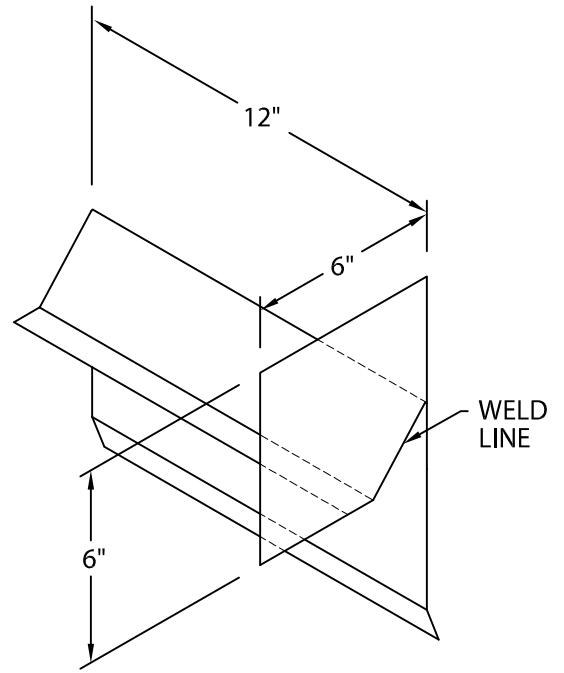

PERMA-TITE SYSTEM 200 FASCIA

SINGLE-PLY APPLICATION, SNAP-ON VERSION

TYPICAL FASCIA ENDCAPS AND ENDWALL FLASHING

ENDWALL FLASHING

LEFT ENDWALL

RIGHT ENDWALL

MATERIAL: .050 MILL FINISH

DIRECTION IS DETERMINED AS SEEN FROM ROOF SIDE

FASCIA ENDCAPS

LEFT ENDCAP

FASCIA COVER
INCLUDES SPLICE
PLATES

RIGHT ENDCAP

MATERIAL: SAME AS FASCIA COVER

DIRECTION IS DETERMINED AS SEEN FROM ROOF SIDE

Phone: 800-558-2162
Fax: 800-373-9156
www.metalera.com