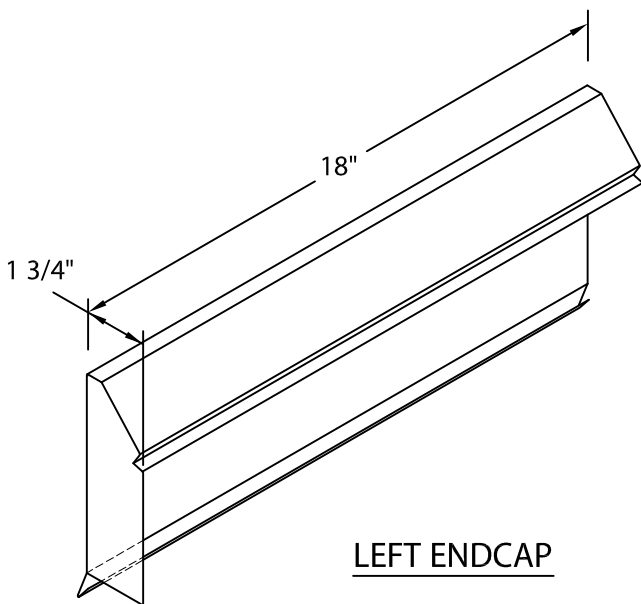

PERMA-TITE SYSTEM 200 FASCIA

SINGLE-PLY APPLICATION, SNAP-ON VERSION

TYPICAL FASCIA ENDCAPS AND ENDWALL FLASHING

ENDWALL FLASHING

LEFT ENDWALL

RIGHT ENDWALL

MATERIAL: .050 MILL FINISH

DIRECTION IS DETERMINED AS SEEN FROM ROOF SIDE

FASCIA ENDCAPS

LEFT ENDCAP

FASCIA COVER
INCLUDES SPLICE
PLATES

RIGHT ENDCAP

MATERIAL: SAME AS FASCIA COVER

DIRECTION IS DETERMINED AS SEEN FROM ROOF SIDE

Phone: 800-558-2162
Fax: 800-373-9156
www.metalera.com