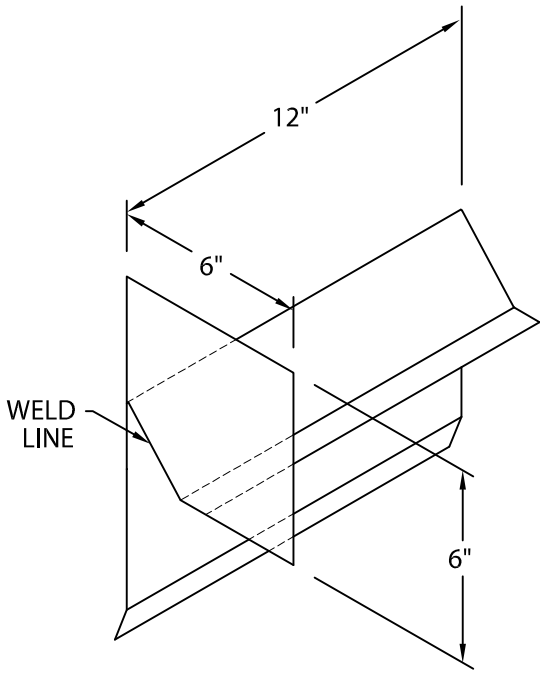

PERMA-TITE SYSTEM 200 FASCIA

SINGLE-PLY APPLICATION, SNAP-ON VERSION

TYPICAL FASCIA ENDCAPS AND ENDWALL FLASHING

ENDWALL FLASHING

LEFT ENDWALL

RIGHT ENDWALL

MATERIAL: .050 MILL FINISH

DIRECTION IS DETERMINED AS SEEN FROM ROOF SIDE

FASCIA ENDCAPS

LEFT ENDCAP

FASCIA COVER
INCLUDES SPLICE
PLATES

RIGHT ENDCAP

MATERIAL: SAME AS FASCIA COVER

DIRECTION IS DETERMINED AS SEEN FROM ROOF SIDE

Phone: 800-558-2162
Fax: 800-373-9156
www.metalera.com