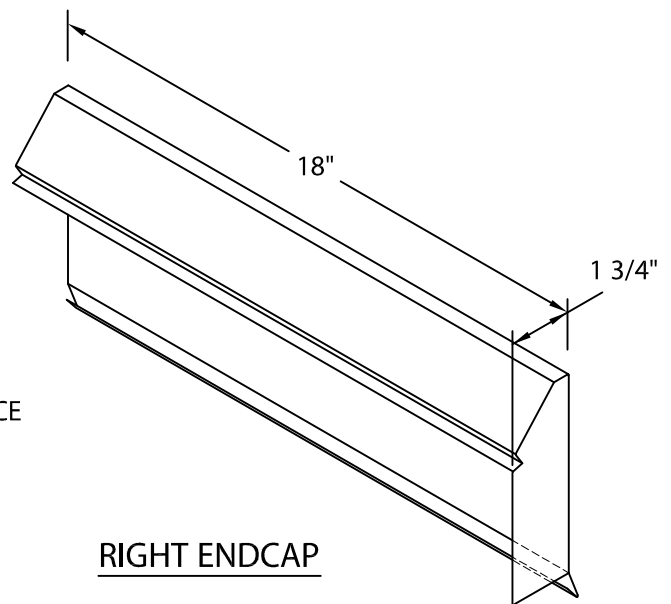

PERMA-TITE SYSTEM 200 FASCIA

SINGLE-PLY APPLICATION, SNAP-ON VERSION

TYPICAL FASCIA ENDCAPS AND ENDWALL FLASHING

ENDWALL FLASHING

LEFT ENDWALL

RIGHT ENDWALL

MATERIAL: .050 MILL FINISH

DIRECTION IS DETERMINED AS SEEN FROM ROOF SIDE

FASCIA ENDCAPS

LEFT ENDCAP

FASCIA COVER
INCLUDES SPLICE
PLATES

RIGHT ENDCAP

MATERIAL: SAME AS FASCIA COVER

DIRECTION IS DETERMINED AS SEEN FROM ROOF SIDE

Phone: 800-558-2162
Fax: 800-373-9156
www.metalera.com