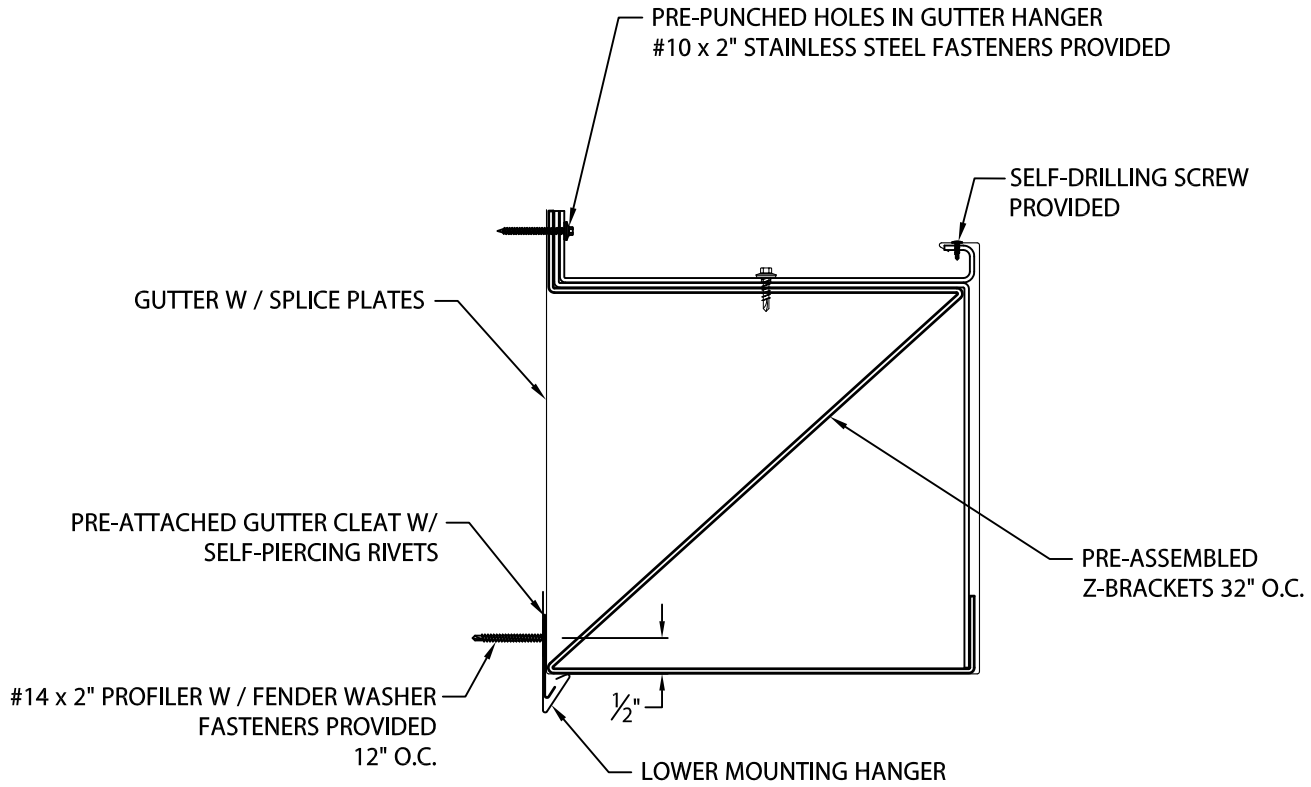

SEAL-TITE XL GUTTER

BOX VERSION

**FRONT FACE
HEIGHT MUST
MATCH BOTTOM
WIDTH**

*** DIMENSION MUST BE A
MINIMUM 1" LESS THAN
BACKER HEIGHT**