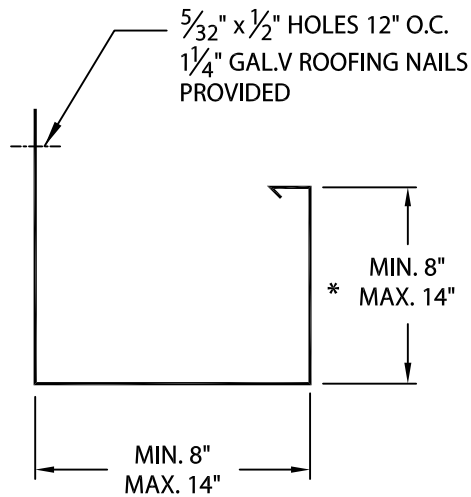

SEAL-TITE XL GUTTER

BOX VERSION

**FRONT FACE
HEIGHT MUST
MATCH BOTTOM
WIDTH**

*** DIMENSION MUST BE A
MINIMUM 1" LESS THAN
BACKER HEIGHT**