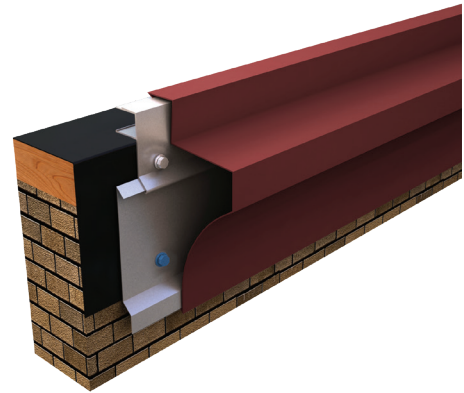

UNIQUE PRODUCTS THAT INSPIRE YOUR IMAGINATION AND VISION

Developed for the needs of design professionals, our Creative Design Series Fascia is perfect for any re-roof or new construction projects.

It's about more than just inventive, attractive design. Like all Metal-Era products, these fascia products and accessories deliver superior performance backed by Metal-Era's comprehensive warranties.

Cornice
Version

CDS FASCIA AT-A-GLANCE

20 Year, 120 MPH Wind Warranty

Variety of Colors, Sizes & Materials

Eliminates Stripping-In or Heat Welding
for Easy Installation

Prefabricated Miters/Accessories
Eliminate Field Fabrication

DESIGN-FRIENDLY OPTIONS

	 <p>BULLNOSE</p>	 <p>SHADOW LINE</p>	 <p>CORNICE</p>
VERSION	<ul style="list-style-type: none"> Fully Adhered or Mechanically Attached Single-Ply Built-Up or Modified 	<ul style="list-style-type: none"> Fully Adhered or Mechanically Attached Single-Ply Built-Up or Modified 	<ul style="list-style-type: none"> Fully Adhered or Mechanically Attached Single-Ply Built-Up or Modified
SIZES	5.5", 7", 8.5"	8.5", 10", 11.5", 13"	8.5", 10", 11.5", 13"
MATERIALS	22 ga. Steel .040" Aluminum	22 ga. Steel 050", .063" Aluminum	22 ga. Steel 050", .063" Aluminum
TESTING	ANSI/SPRI/FM 4435/ES-1	N/A	N/A