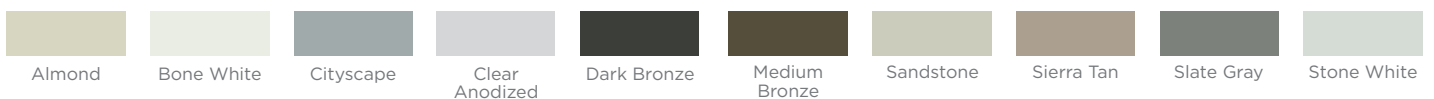

DESIGN-FRIENDLY OPTIONS

	BULLNOSE	SHADOW LINE	CORNICE
VERSION	- Fully Adhered or Mechanically Attached Single-Ply - Built-Up or Modified	- Fully Adhered or Mechanically Attached Single-Ply - Built-Up or Modified	- Fully Adhered or Mechanically Attached Single-Ply - Built-Up or Modified
SIZES	5.5", 7", 8.5"	8.5", 10", 11.5", 13"	8.5", 10", 11.5", 13"
MATERIALS	22 ga. Steel .040" Aluminum	22 ga. Steel 050", .063" Aluminum	22 ga. Steel 050", .063" Aluminum
TESTING	ANSI/SPRI/FM 4435/ES-1	N/A	N/A

10 EXPRESS COLORS AVAILABLE FOR QUICK SHIPPING

Express, standard, and premium colors and finishes are available to meet your job requirements and includes a 30-year Kynar 500® finish warranty on coil-coated standard colors. Custom colors are also available. For the most accurate color representation, contact us to request a paint chip.

All colors are also available in Mill Finish.